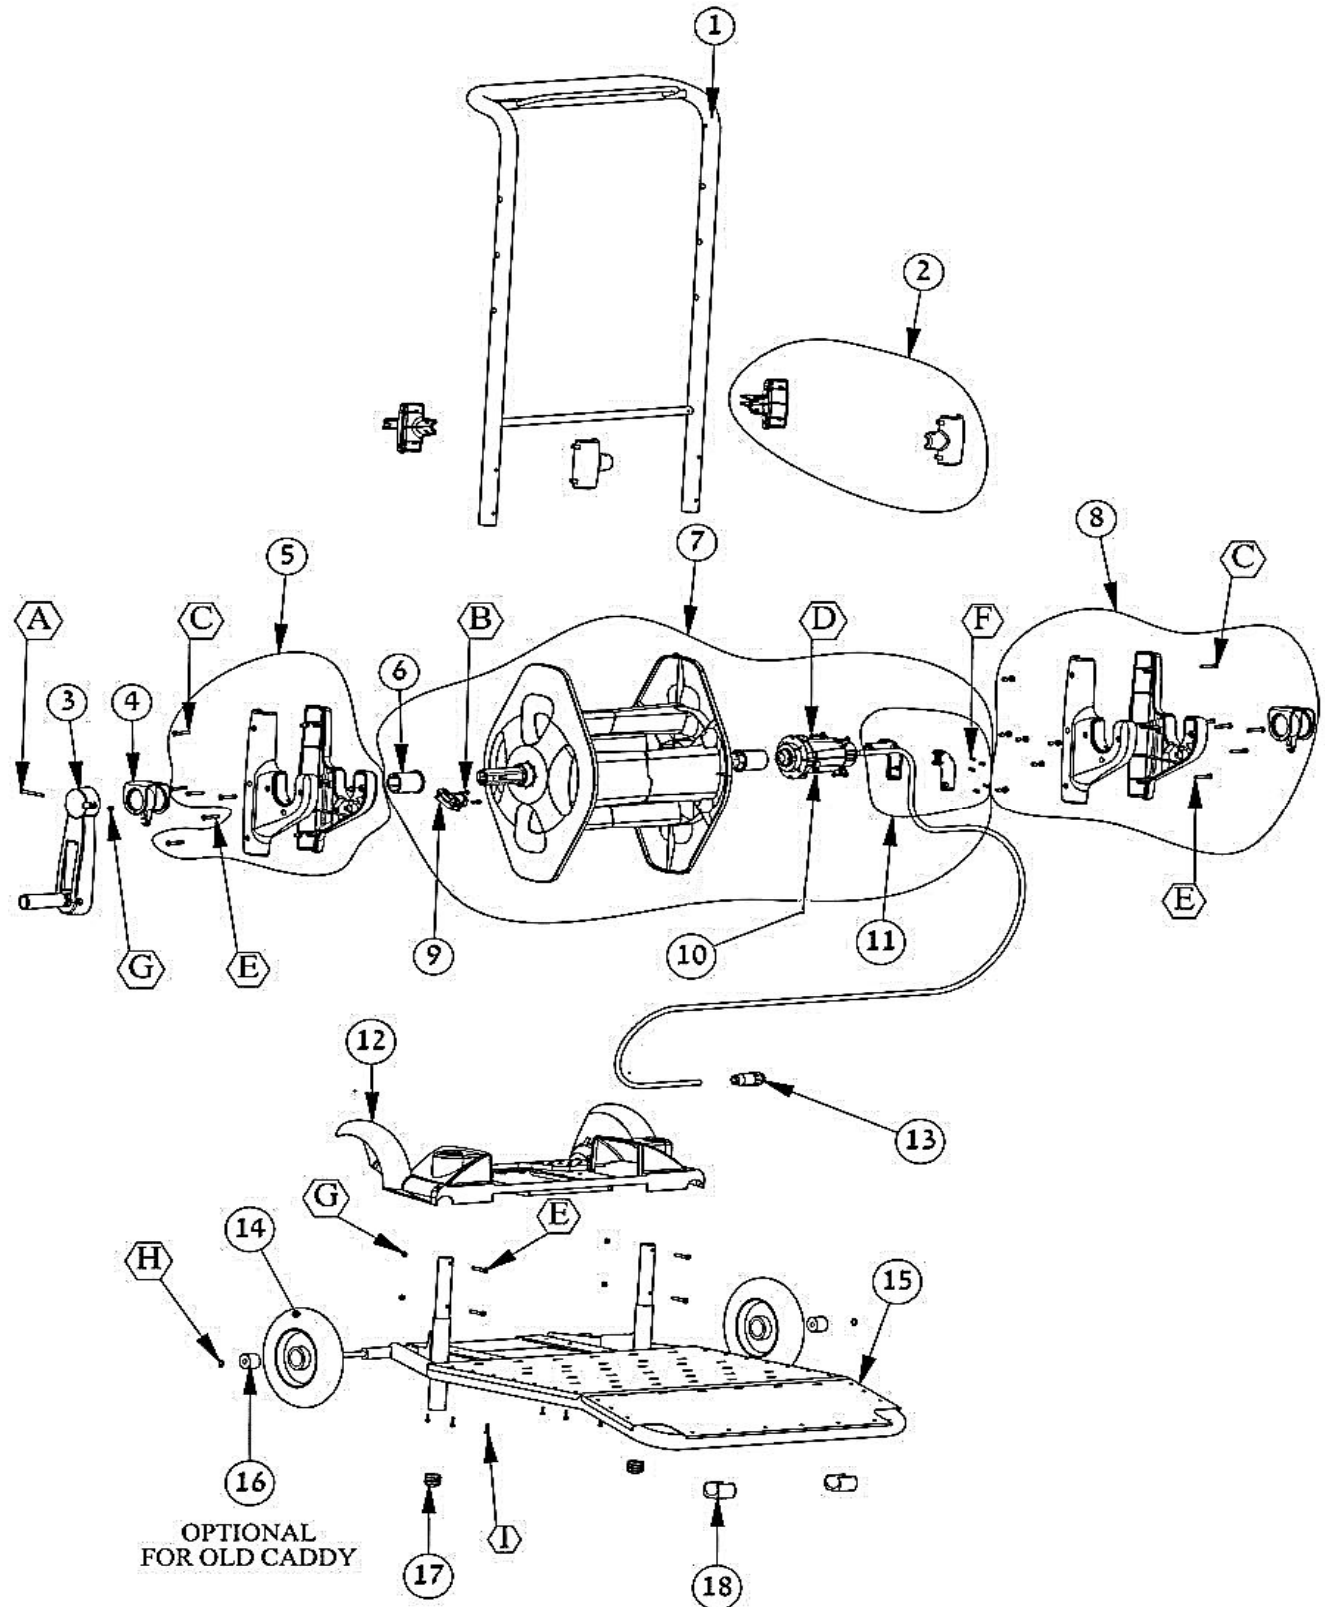

05 Caddy (Wave 200/300)