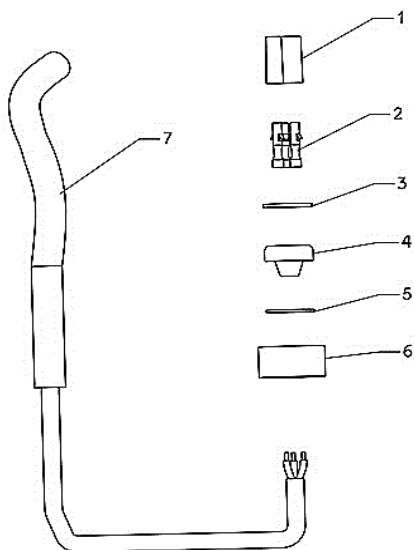

07.02.04 Retrofit For Cable Con Wave