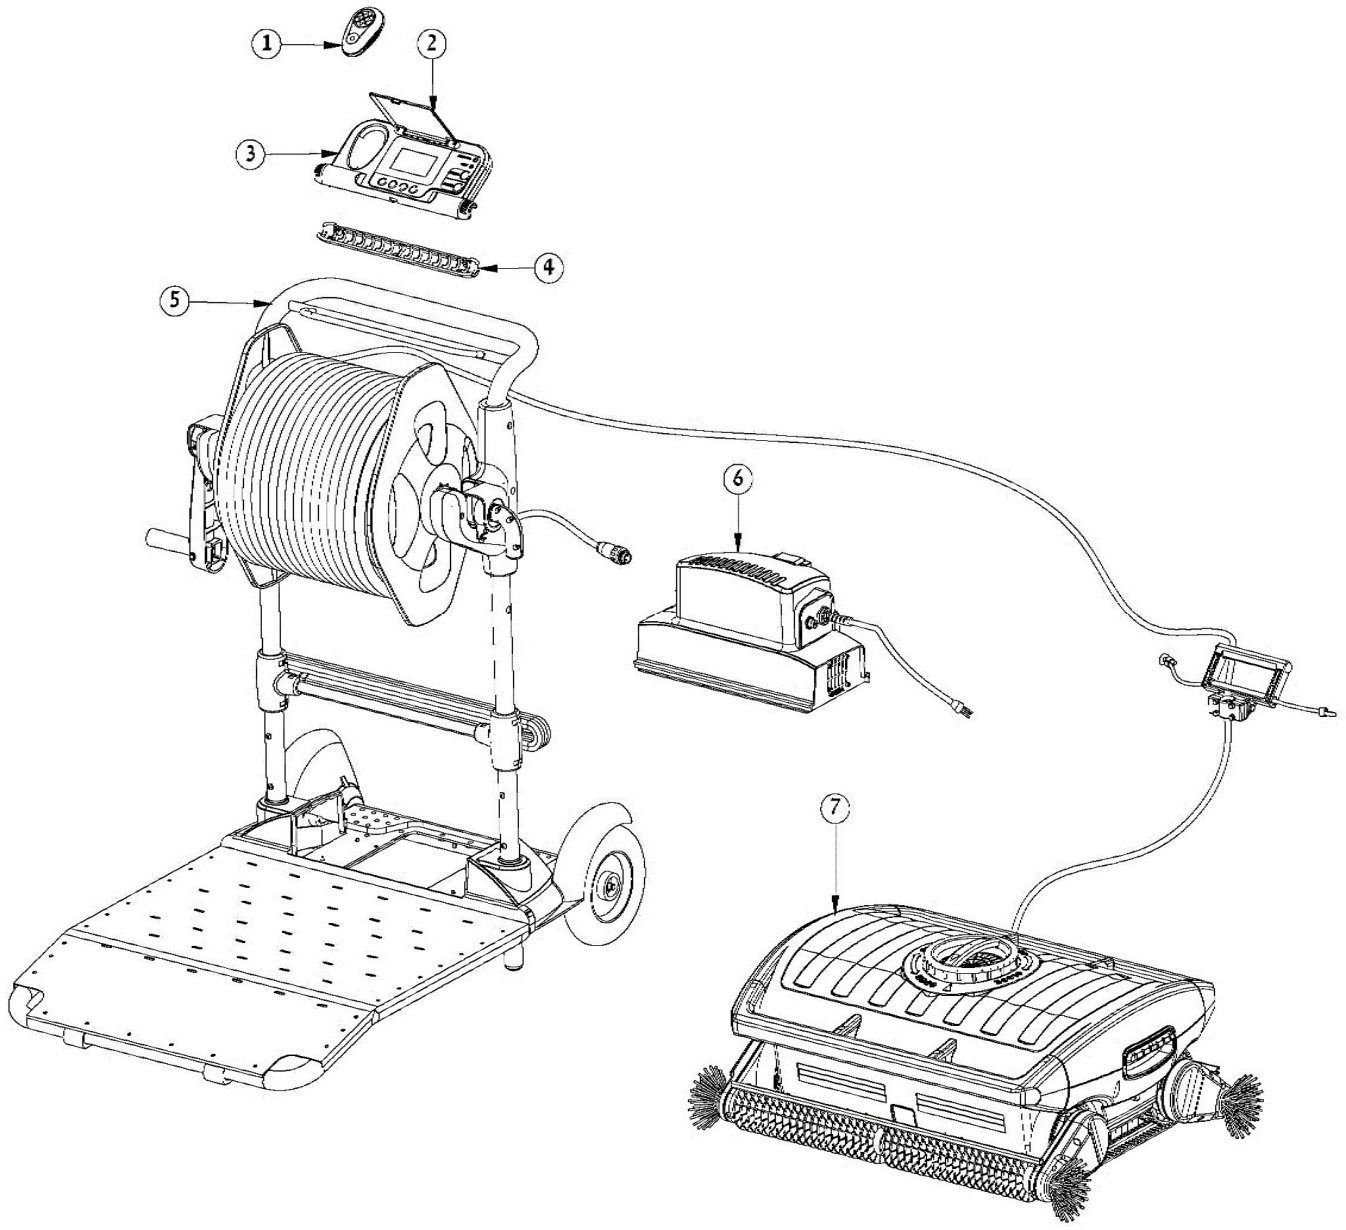

22310400840	07.A.M	3354020-A	Screw KA40X20 (Retail)	100.00	Wave300XL
22310401440	07.A.Q	3509350	Nut M5 A2 DIN 985	100.00	Wave300XL
22310400835	07.A.R	3379450-A	Screw KA40X12	100.00	Wave300XL
22310401460	07.A.V	3300516	Screw M5 x 16 DIN 7985A A2 Form H	100.00	Wave300XL
22310400155	07.A.X	3379440-A	Screw KA50X12 A2 WN1412 (Retail)	70.00	Wave300XL
22310401265	07.A.Y	3506799	Circlip Dia.8Mm A2	300.00	Wave300XL
22310404428	07.B	9992303	Screw - Wave Screws Kit Top Body	1,100.00	Wave300XL
22310400720	07.B.H	3305050-A	SCREW A2 WN1412 KA50X50 (Retail)	160.00	Wave300XL
22310404330	11	8882040	MOTOR UNIT WAVE - CATALOG KIT		Wave300XL o
22310401070	11.02	99953036-EX	Motor Unit Wave 300 Ex	240,000.00	Wave300XL o
22310401085	14	9993301	Wave-Main Body-Bottom+Bushings	8,000.00	Wave300XL o
22310401120	21	3889301-ASSY	Wave XL Belt	16,000.00	Wave300XL o
22310401125	22	9981244	Wave - Acetal Washer 29-11	300.00	Wave300XL o
22310401135	23	5580633	WaveRing Stopp. for WheelShaft	600.00	Wave300XL o
22310401140	24	9980374	Bearing Cover Wave	300.00	Wave300XL o
22310401170	30	9980430-ASSY	Wave - Brush Arm Cover	2,000.00	Wave300XL o
22310401175	31	9980440-ASSY	Wave - Brush Arm Base	2,000.00	Wave300XL o
22310401180	32	9995558	Wheel Assy Wave Long Shaft	9,000.00	Wave300XL o
22310401185	32A	9995557	Wheel Assy Wave Short Shaft	13,000.00	Wave300XL o
22310401190	33	9980388	Wave - Coupling Adaptor 10 mm'	2,000.00	Wave300XL o
22310401275	49	5000033LF	Wave - Bulgin Plug - Buccaneer	6,500.00	Wave300XL o
22310404340	50	8883995	FILTER BAGS WAVE - CATALOG KIT		Wave300XL o
22310401335	58	9980344	Filter Bag Slide Wave	300.00	Wave300XL o
22310401340	59	9980345	Wave - female clip	300.00	Wave300XL o
22310401480	64.01	5102010	Switch Cover Flange for Wave PS	1,500.00	Wave300XL o
22310401520	64.04	9991138LF	Wave PS Cable	2,000.00	Wave300XL o
22310404345	OTW	9991311	Wave - Track Tension Wheel		Wave300XL o
22310401470	UPG	9993184	Upgrade Kit to Wave 300	-	Wave300XL o
22310404429	UPG2	9993191	Upgrade Kit - Wave XL Drive System	130,000.00	Wave300XL
22310404432	UPG3	9993192-ASSY	Wave Preventative Maintenance Kit (2019)	49,000.00	Wave300XL

Dolphin Wave 300XL