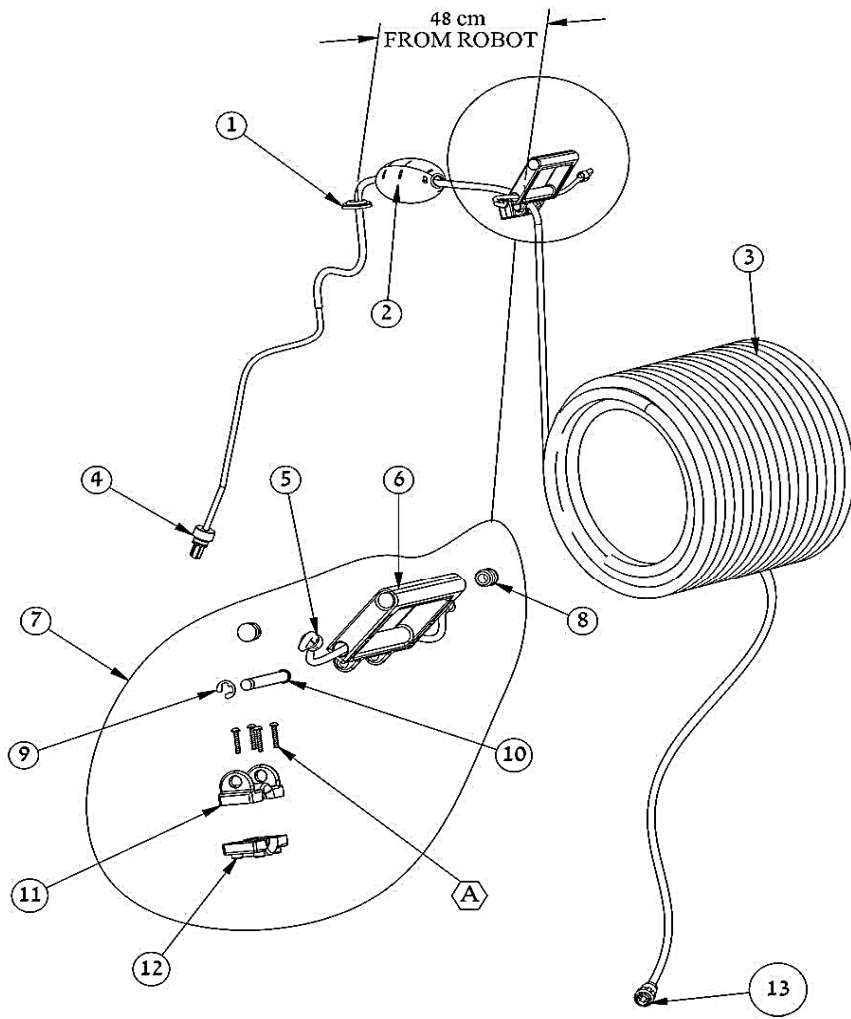

07.02 WAVE 300 CABLE - CATALOG KIT