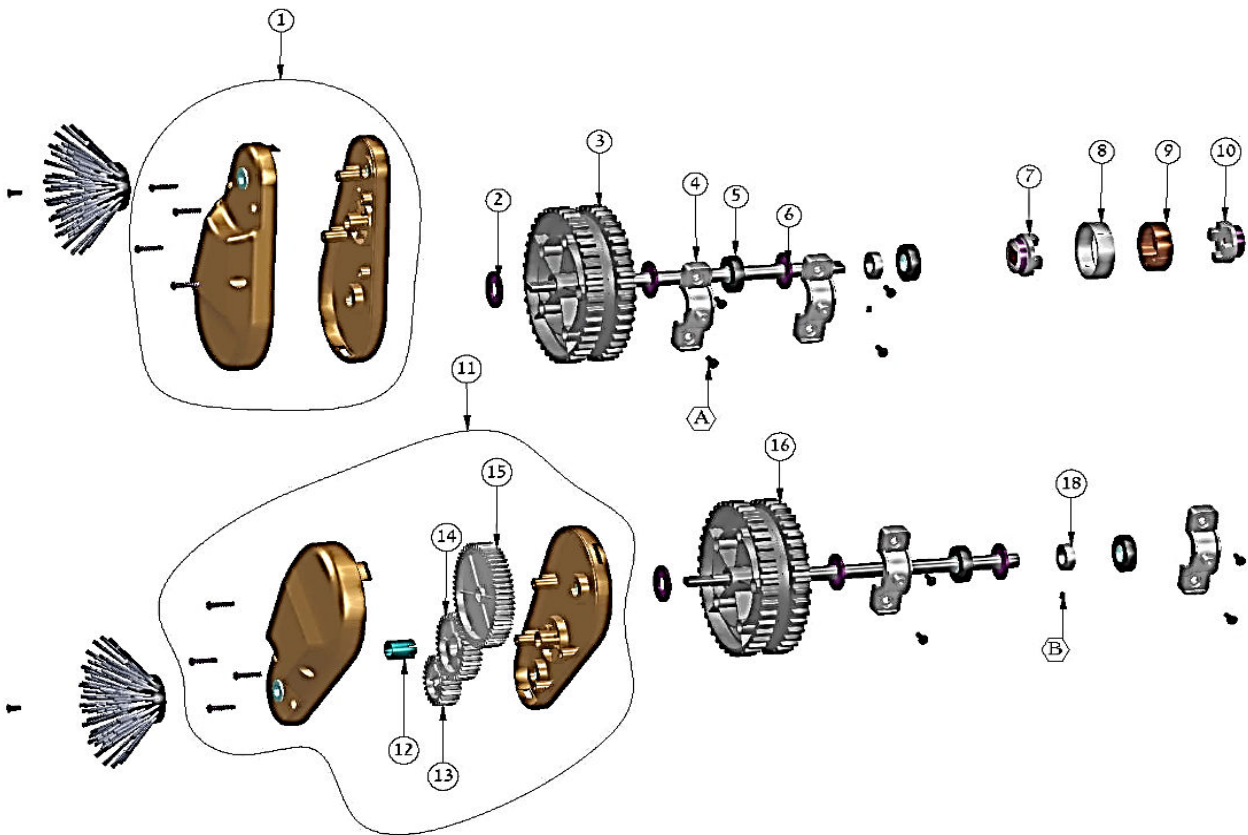

07.05 MOTOR UNIT WAVE - CATALOG KIT

07.09 FILTER BAGS WAVE - CATALOG KIT

07.12 WAVE 300 ARM BRUSH - CATALOG KIT

07.A Screw - Wave Screws Kit

07.B Screw - Wave Screws Kit Top Body