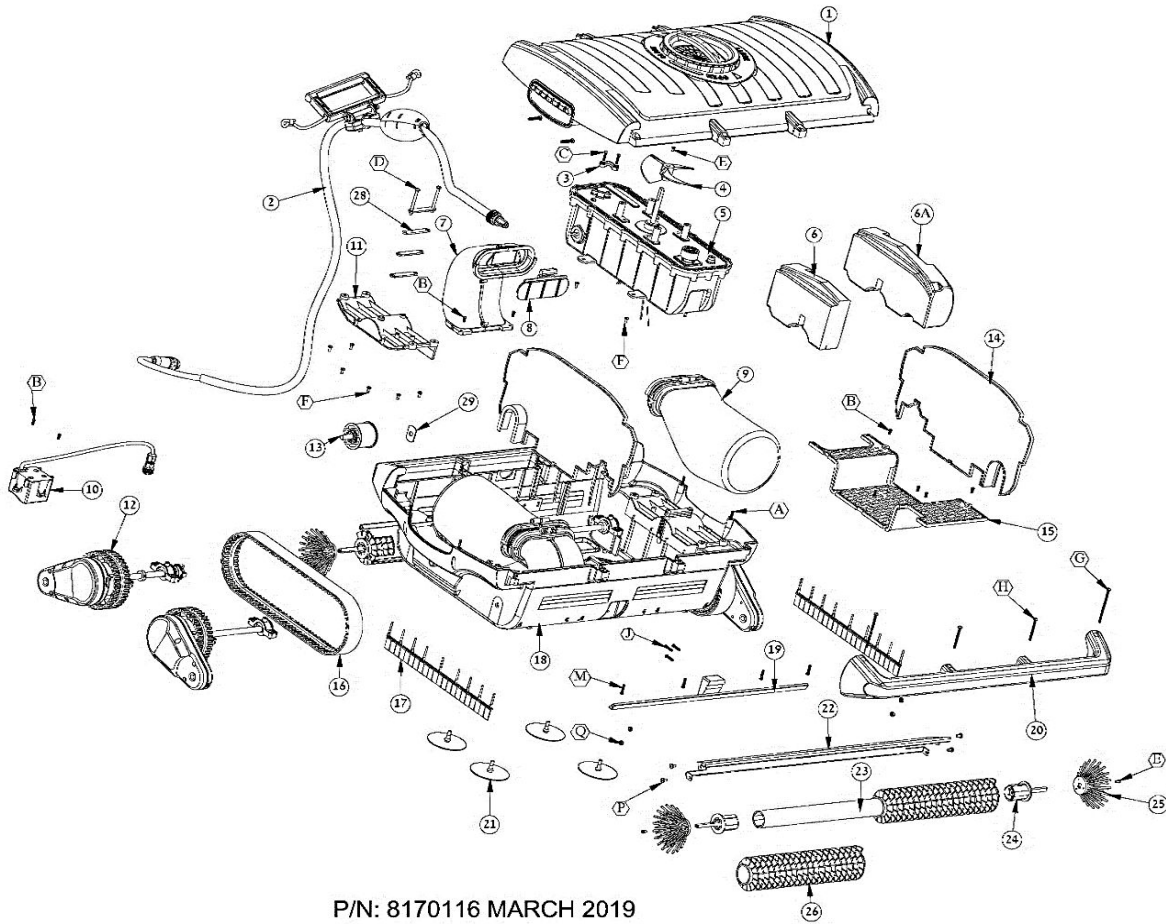

## Dolphin Wave 300XL

05 Caddy (Wave 200/300)

06 Power Supply Wave 200/300 AU (2017)

07 WAVE 300 - CATALOG KIT

P/N: 8170116 MARCH 2019

07.01 WAVE 300 TOP COVER - CATALOG KIT

**07.02 WAVE 300 CABLE - CATALOG KIT**