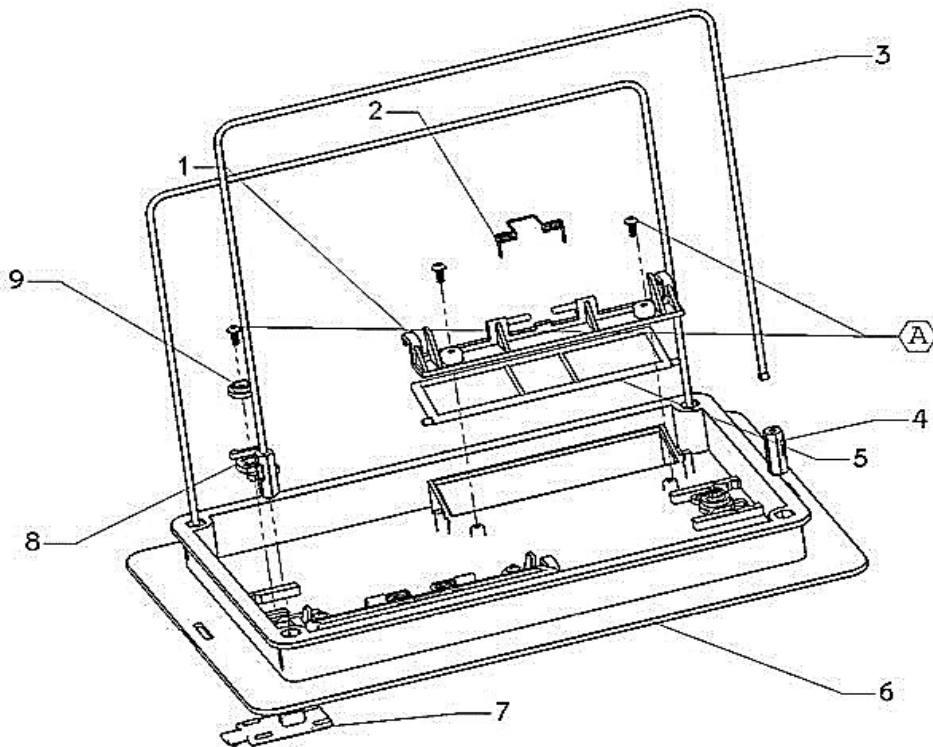

Dolphin Wave 100 WB

13 Dolphin Wave 100 WB

14 BRUSHES- DYN GREY -CATALOG KIT

Dynamic brush options diagram

January 05 P/No 8170054

20 FILTER BAGS - CATALOG KIT

21 Bottom Lid Assy

23 Caddy (2011)