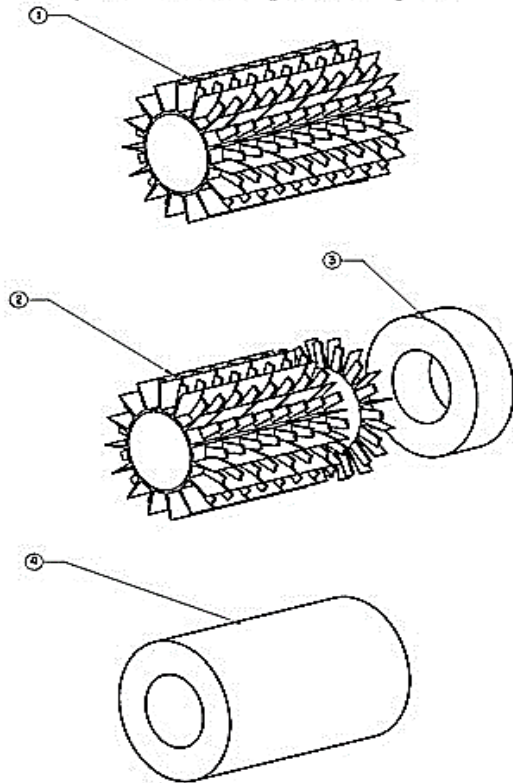

14 BRUSHES- DYN GREY -CATALOG KIT

Dynamic brush options diagram