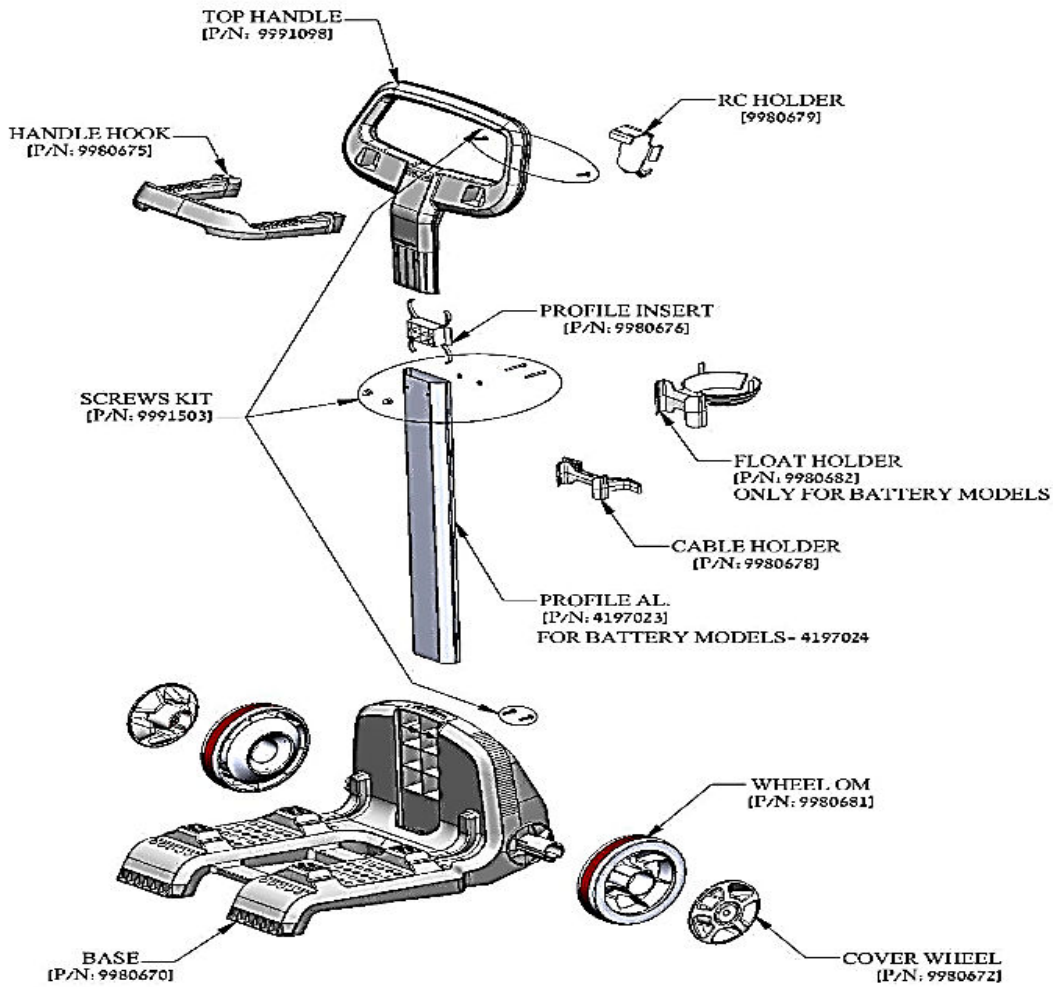

Dolphin Wave 100 WB

13 Dolphin Wave 100 WB

14 BRUSHES- DYN GREY -CATALOG KIT

Dynamic brush options diagram

January 05 P/No 8170054

20 FILTER BAGS - CATALOG KIT

21 Bottom Lid Assy

23 Caddy (2011)