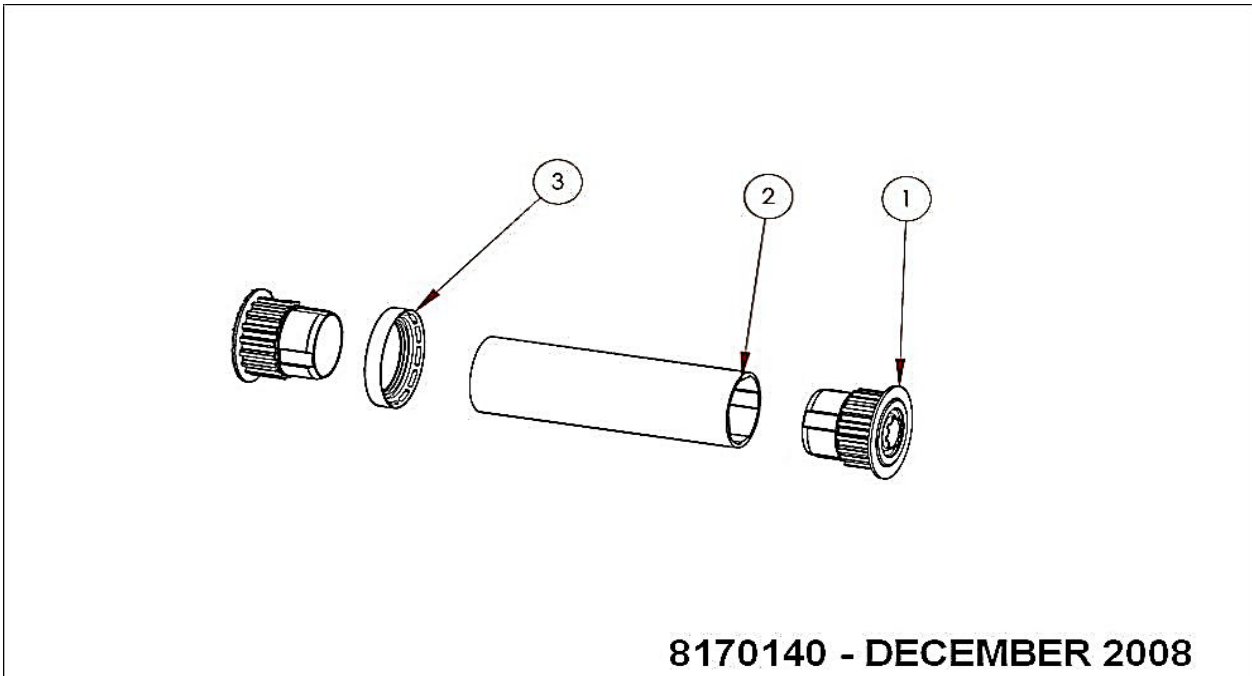

13 Dolphin Wave 100 WB