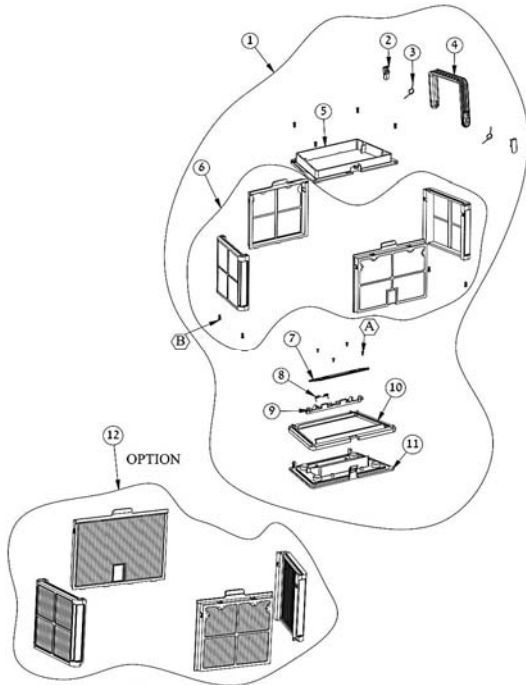

03 Filters S100-