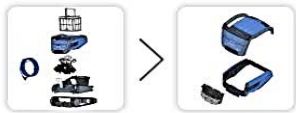

01.23 Filter Cartridge Io Assy

02 CATALOG KIT OUTER CASING

02.2.1 CAT. KIT OUTER CASING M600 TOP

02.2.2 CAT. KIT OUTER CASING M600 FRONT

02.2.3 CAT. KIT OUTER CASING M600 SIDE

03 MOTOR UNIT CATALOG KIT iO

04 CHASSIS M600 - CATALOG KIT