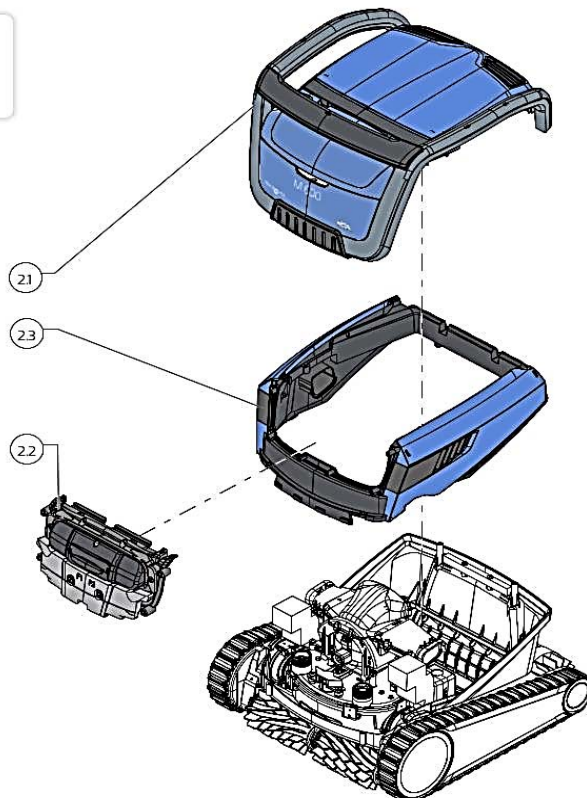

02 CATALOG KIT OUTER CASING