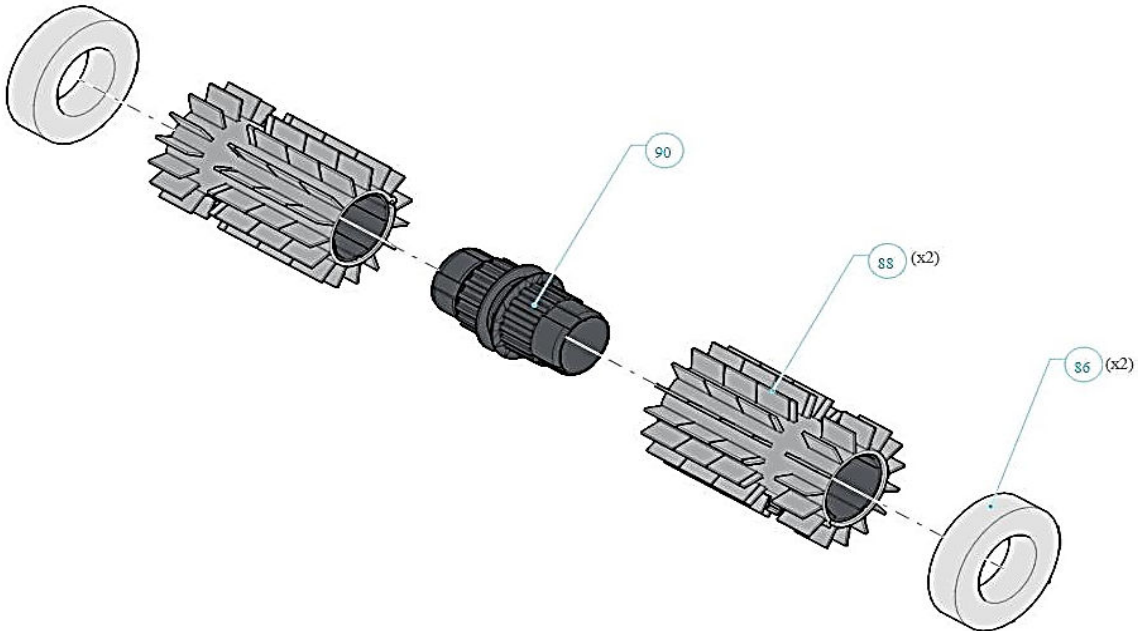

OVERVIEW

05 M600 DRIVE SYS CAT. KIT

OVERVIEW

05.74 Active Brush IO Grey

05.85 Brush Assy Dyn IO Grey

06 KIT PS IOT 180W

07 Cable Dyn 18m SWV DIY IO

07.113 Cable Dyn 1.2m SVW DIY (M600)