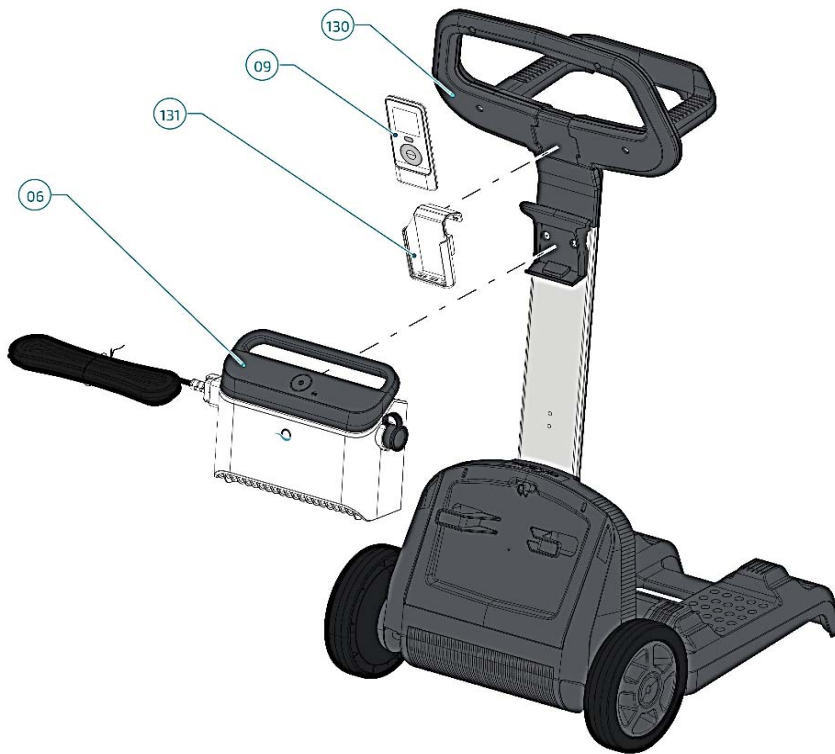

07.113.110 Retrofit For Cable Con 2015

08 CADDY + ACCESSORIES ROW

OVERVIEW

OVERVIEW

08.130 Caddy (Domestic Universal)

OVERVIEW