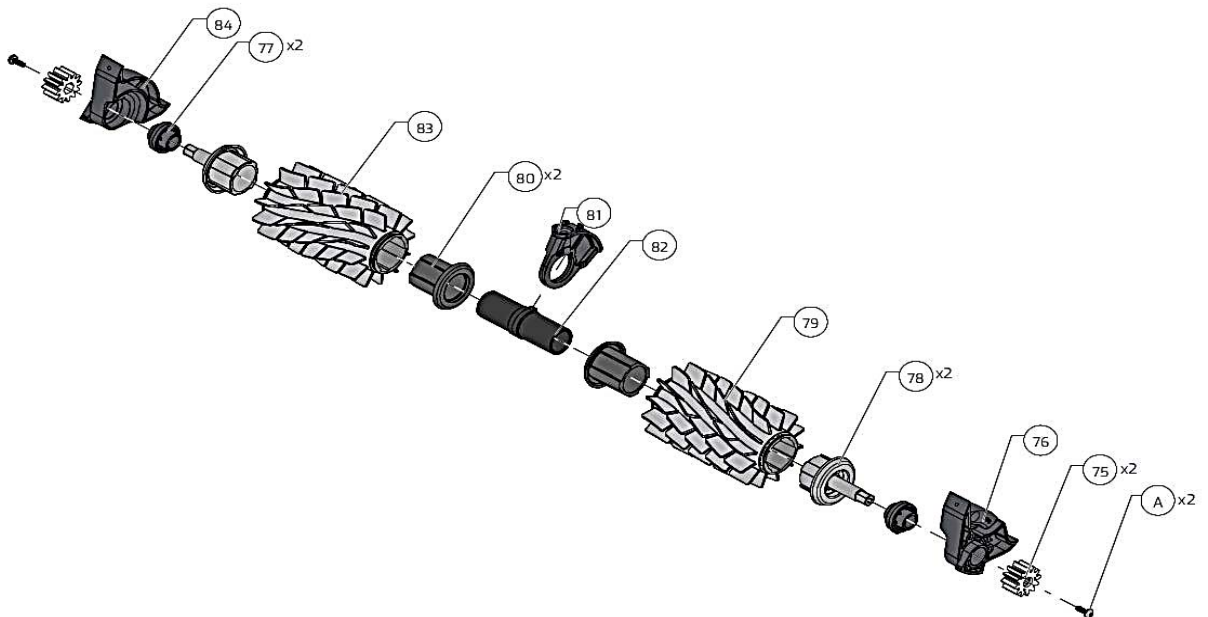

OVERVIEW

05 M600 DRIVE SYS CAT. KIT

OVERVIEW

05.74 Active Brush IO Grey

05.85 Brush Assy Dyn IO Grey

06 KIT PS IOT 180W

07 Cable Dyn 18m SWV DIY IO

07.113 Cable Dyn 1.2m SVW DIY (M600)