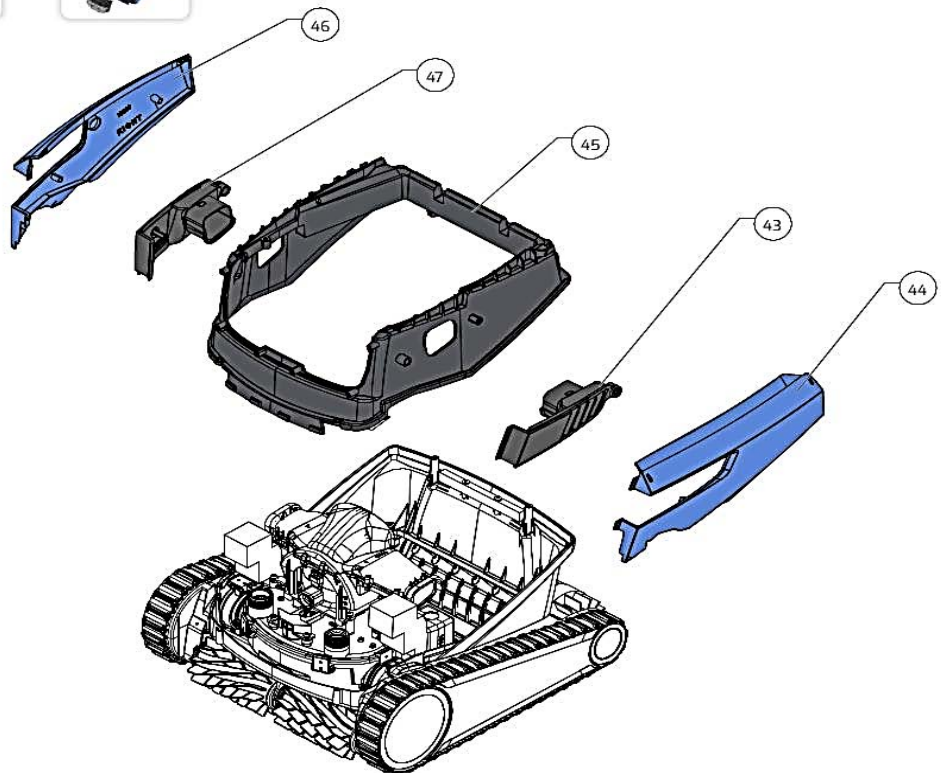

02.2.3 CAT. KIT OUTER CASING M600 SIDE