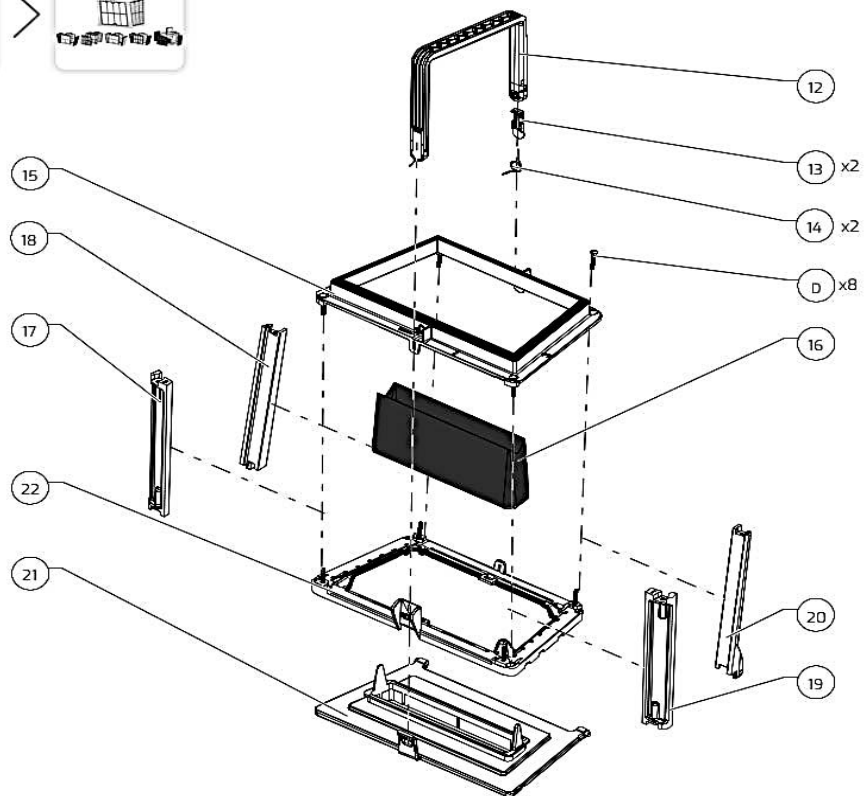

01.11 CARTRIDGE-NET FILTER M600 ASSY