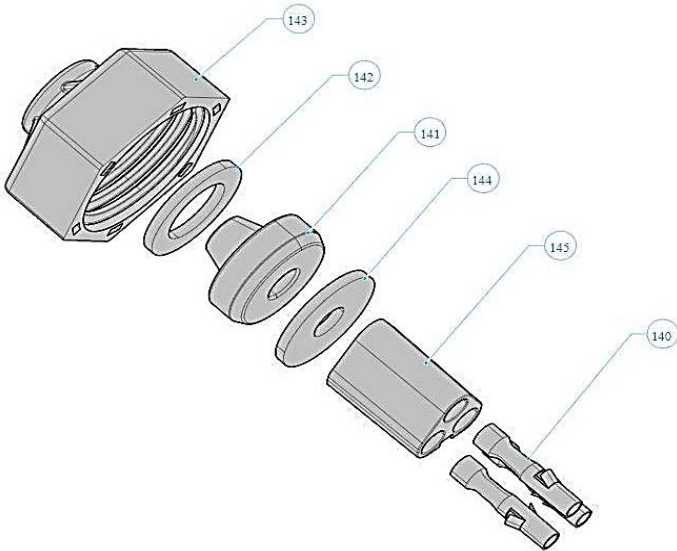

07.113.110 Retrofit For Cable Con 2015