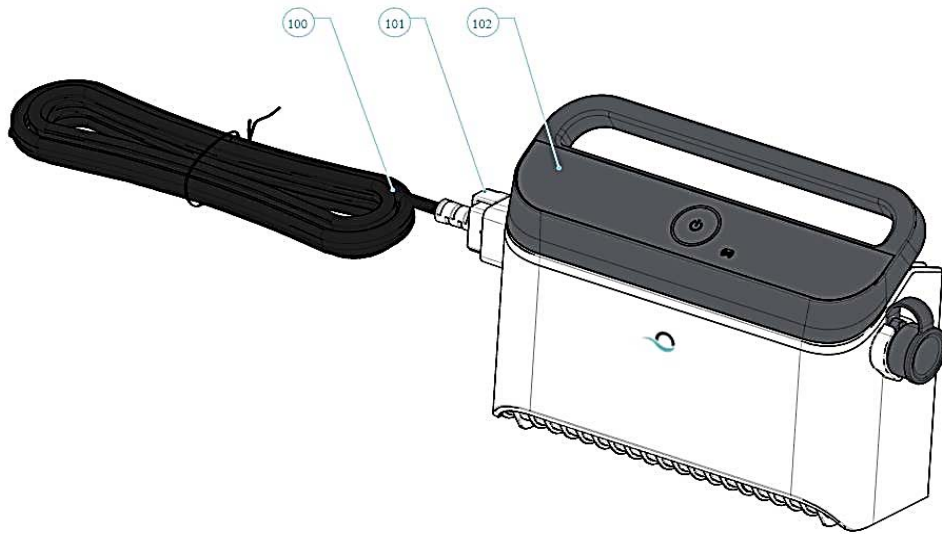

OVERVIEW

05 M600 DRIVE SYS CAT. KIT

OVERVIEW

05.74 Active Brush IO Grey

05.85 Brush Assy Dyn IO Grey

06 KIT PS IOT 180W

07 Cable Dyn 18m SWV DIY IO

07.113 Cable Dyn 1.2m SVW DIY (M600)