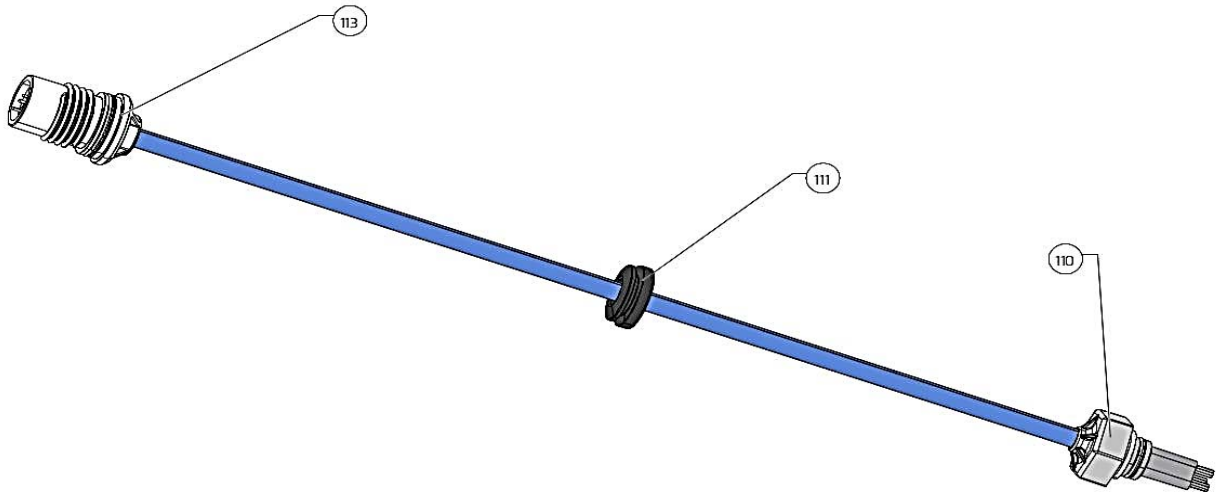

OVERVIEW

05 M600 DRIVE SYS CAT. KIT

OVERVIEW

05.74 Active Brush IO Grey

05.85 Brush Assy Dyn IO Grey

06 KIT PS IOT 180W

07 Cable Dyn 18m SWV DIY IO

07.113 Cable Dyn 1.2m SVW DIY (M600)