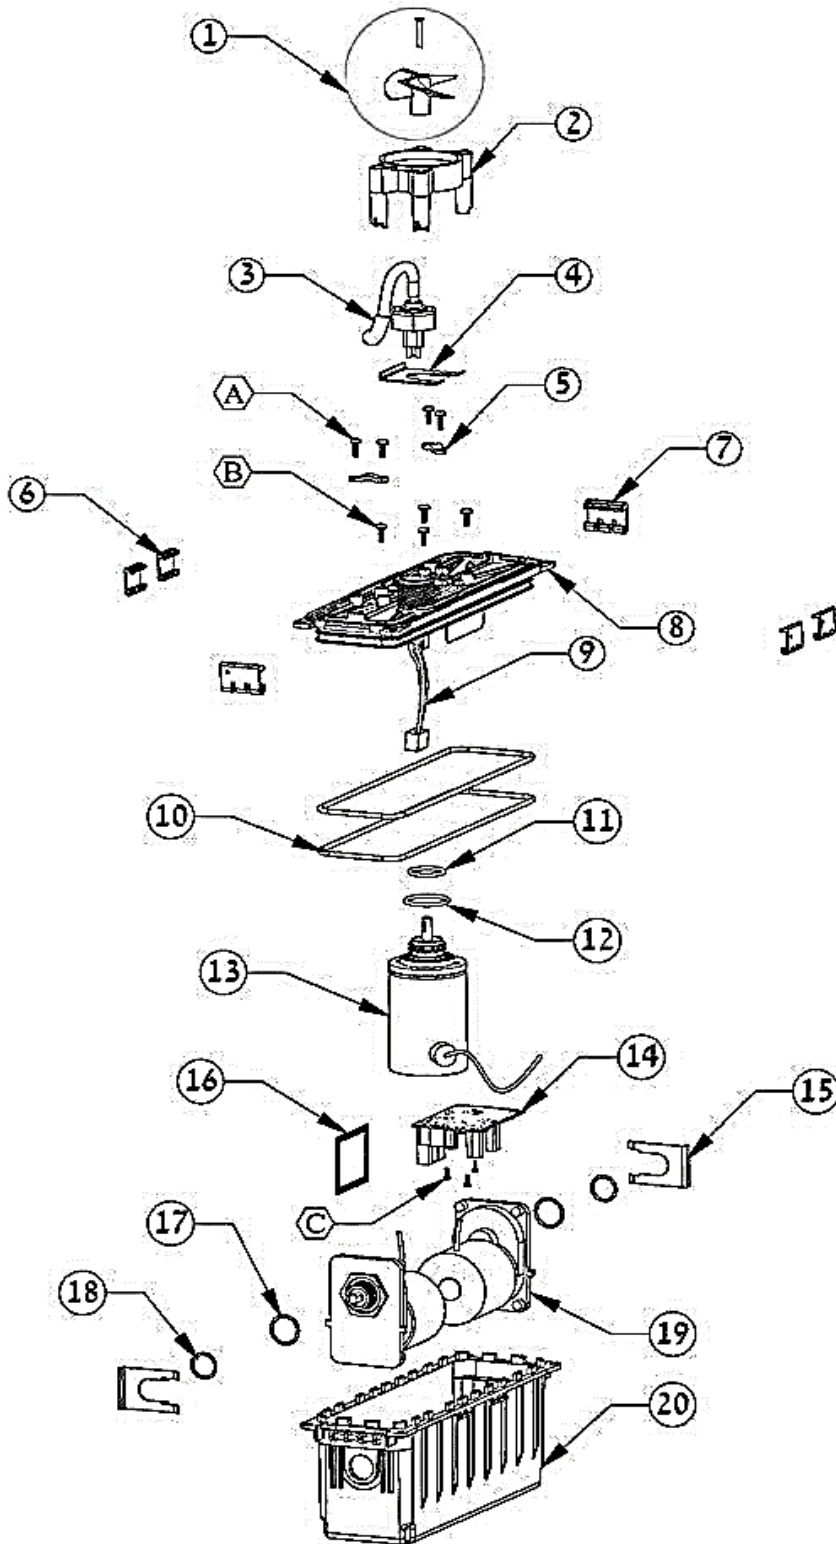

10 CABLE ASSY DYN DIY 18M'-CATALOG

11 MOTOR UNIT DYN 2010-CATALOG KIT

P/N: 8170159 SEPTEMBER 2010