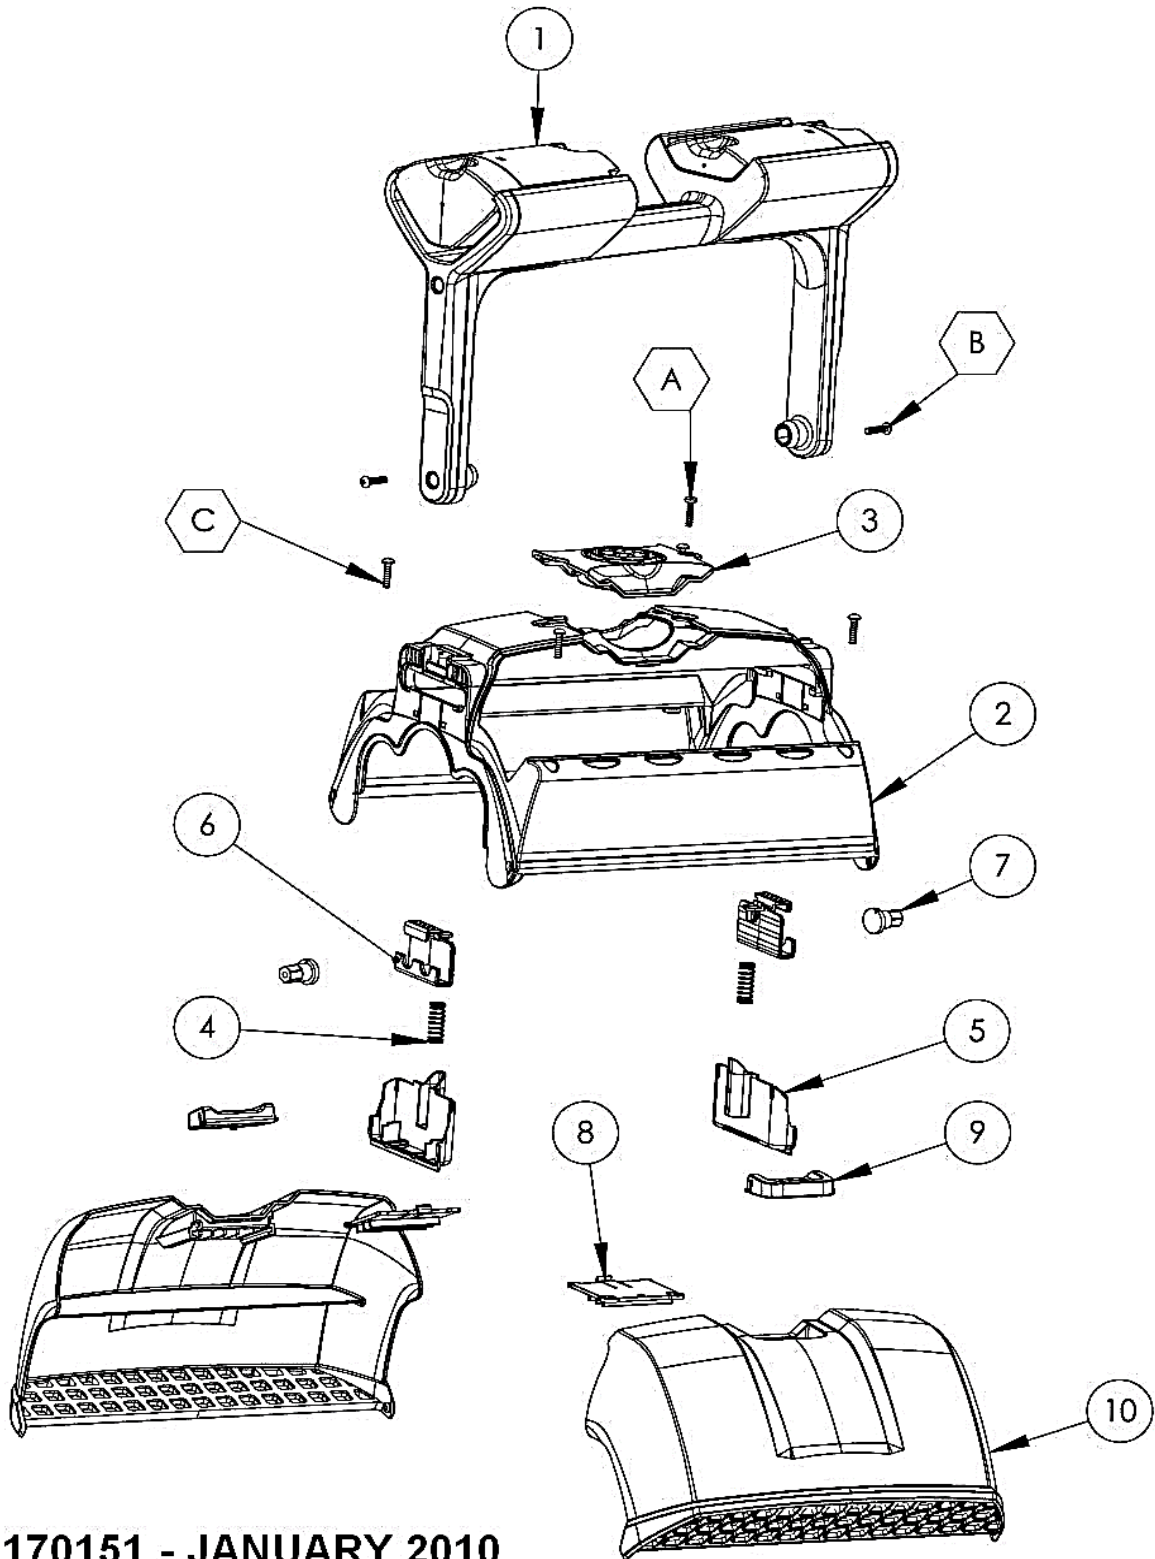

04 Outer Casing Supreme M400/M500

8170151 - JANUARY 2010