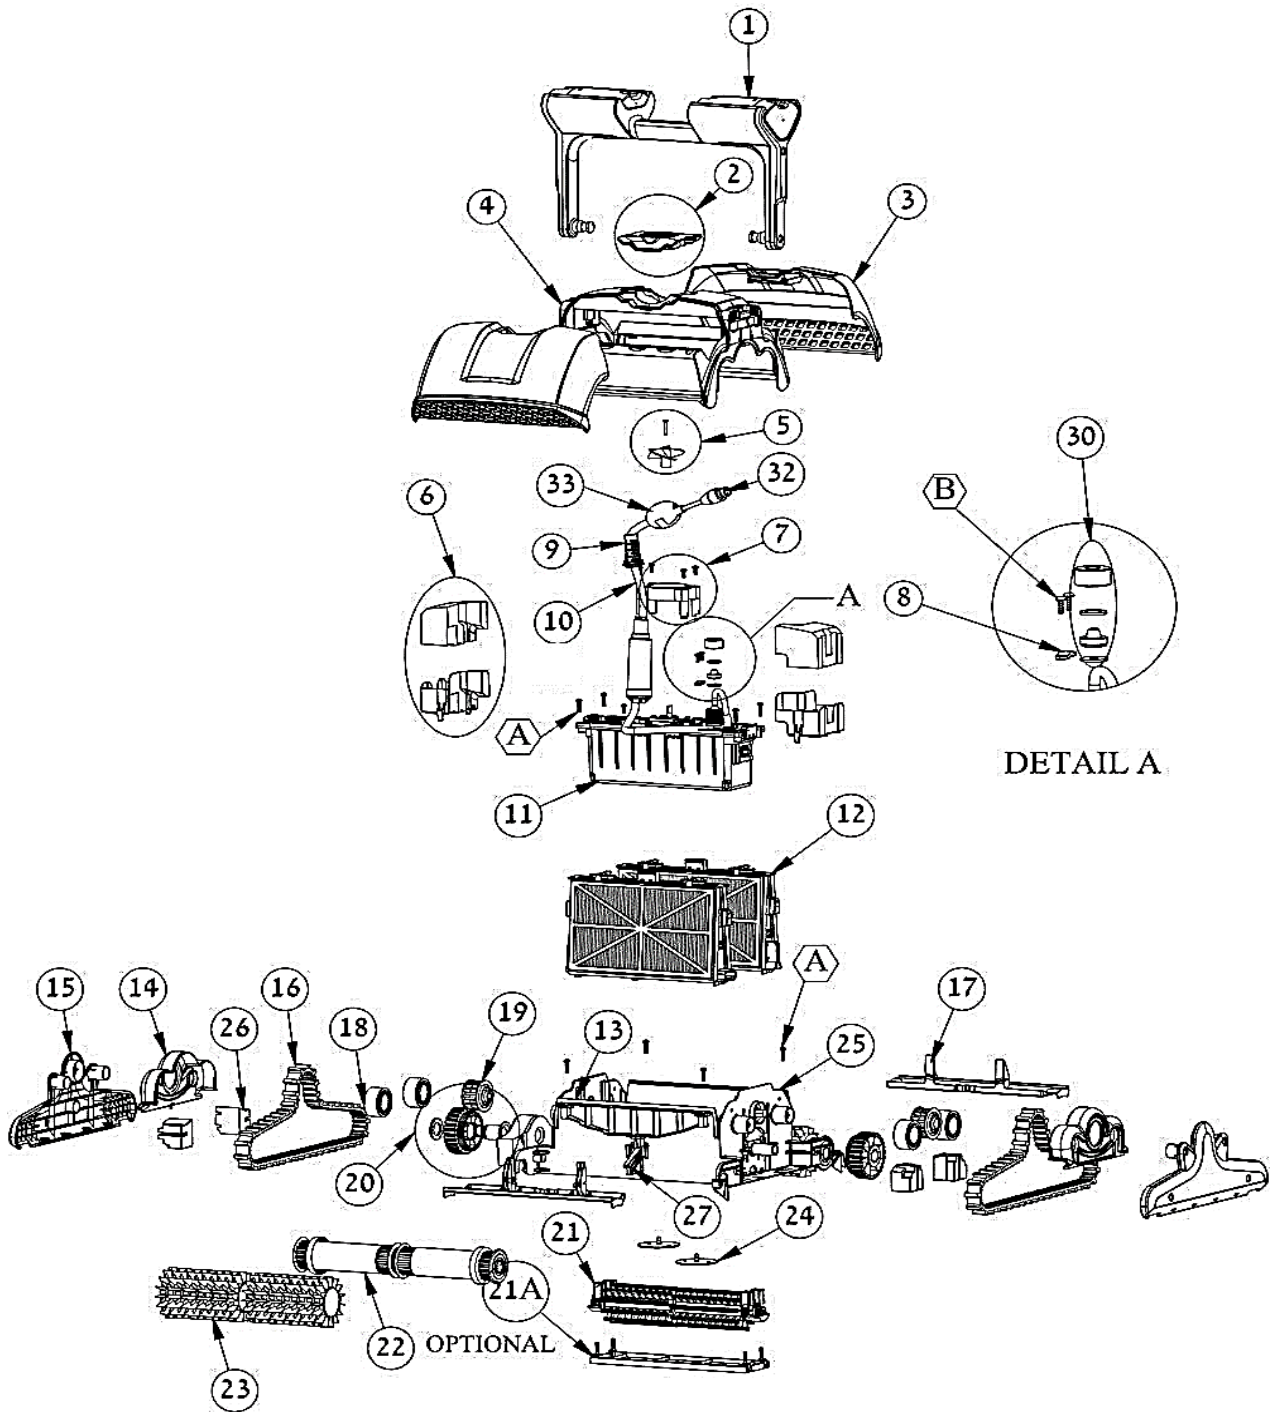

22310400155	B	3379440-A	Screw KA50X12 A2 WN1412 (Retail)	70.00	M500 IOT
22310404235	3.01	5898411LF	Cable - Power Supply EU	-	M500
22310404240	3.02	5898412LF	Cable - Power Supply US	1,900.00	M500
22310404245	3.06	5898417LF	Cable - Power Supply UK	1,900.00	M500
22310404050	3.08	5898419LF	Cable - Power Supply SA	1,900.00	M500
22310403970	3.14	5898426LF	Cable - Power Supply Thailand	1,900.00	M500
22310400340	12.02	9991431-ASSY	Filter Disposable Kit of 10	4,000.00	M500
22310400620	22.04	6101912	PVC Tube for Dyn TT Wheel Assy	700.00	M500
22310400515	28.03	9980679	RC Holder	500.00	M500
22310400520	28.04	9980676	Profile Insert	500.00	M500
22310400530	28.06	9980678	Cable Holder	500.00	M500
22310400480	31.01	5020012	Amph. Socket Cover For Ps	800.00	M500
22310400485	31.02	5020011	Amph. Socket For Ps	1,600.00	M500
22310404230	31.03	8883998	CABLE FOR P.S.-CATALOG KIT	-	M500

Dolphin Supreme M500 WB

001 ACCESSORIES

CAT No: 8170143 NOVEMBER 2009