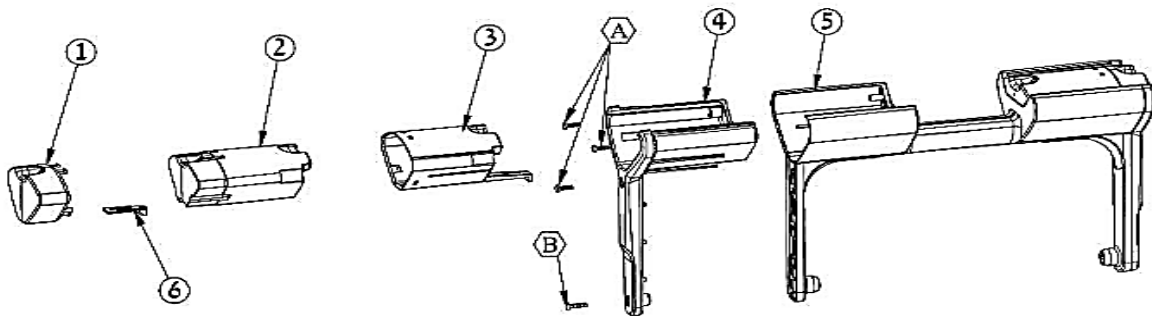

Dolphin Supreme M500 WB

001 ACCESSORIES

CAT No: 8170143 NOVEMBER 2009

001.03 Caddy (Domestic Universal)

01 Handle Assy Supreme M4

8170150 - JANUARY 2010

04 Outer Casing Supreme M400/M500

8170151 - JANUARY 2010