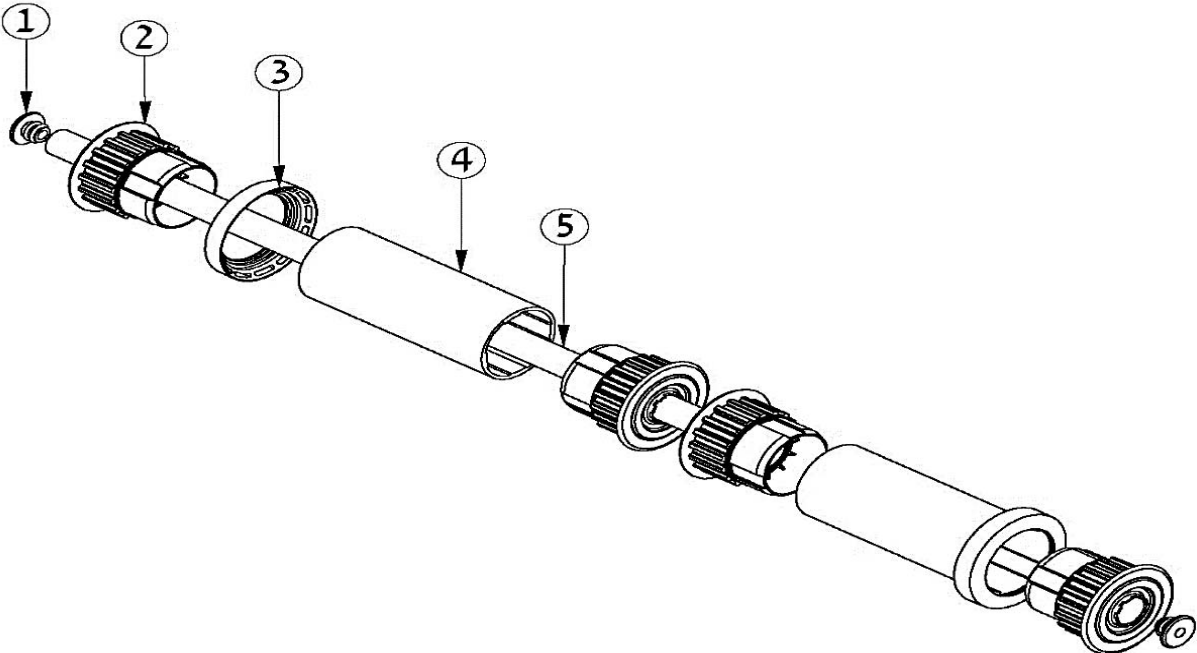

21 Active Brush Dyn Assy

8170147 - JANUARY 2010

22 Wheel Assy For Timing Track Dyn DB

Dynamic brush options diagram