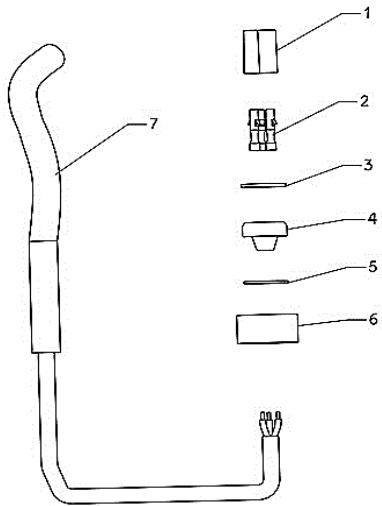

11.03 Retrofit For Cable Con 2010