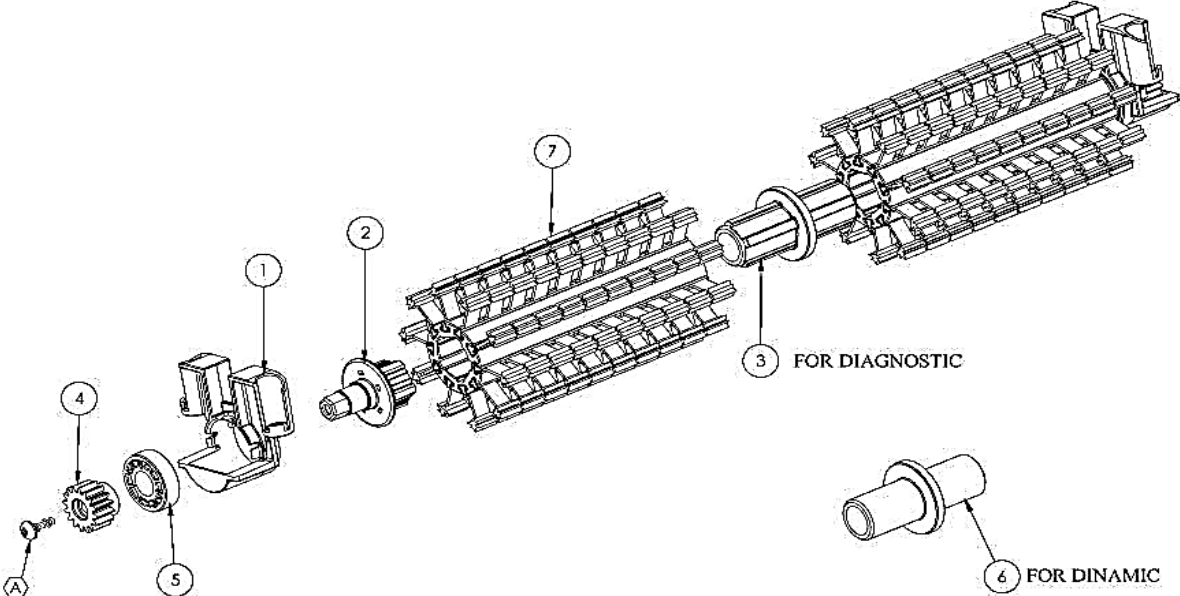

21 Active Brush Dyn Assy

8170147 - JANUARY 2010

22 Wheel Assy For Timing Track Dyn DB

Dynamic brush options diagram