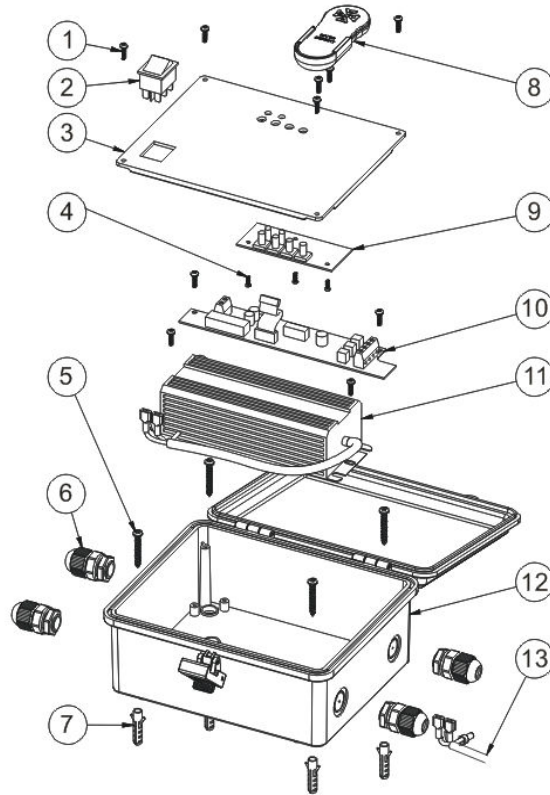

SPARE PART

 **Emaux**
water technology

FOLLOW US

POOL & SPA THAILAND

WWW.POOLSPA.CO.TH

LED WATER DESCENT CONTROL BOX REPLACEMENT PARTS

Parts WTD- CB

[Back to Table of Content](#)

KEY NO.	POOLSPA CODES	PARTNO.	DESCRIPTIONS	PIECE(S) REQUIRED	RETAIL PRICE 2023
1	20710511280	03011007	M4x12 Screws, 4 Screws for Panel Board, 2 Screws for Transformer, 2 Screws for Control Panel	8	80.00
2	21110510675	04014054	Lighted Switch	1	770.00
3	21110510700	01360015	Panel Board	1	1,100.00
4	21110510690	03011196	M3x6 Screws, 3 Screws for Control Panel Cover, 2 Screws for Remote	5	80.00
5	21110510665	03011023	M5x35 Screws	4	80.00
6	20810510085	04014013	Cable Gland	4	880.00
7	21110510670	87013019	Plastic Fitting	4	80.00
8	21520510075	E110401	Remote control with Battery	1	2,100.00
9	21520510080	04014094	Control Panel Cover	1	1,540.00
10	21520510085	04014095	Control Panel	1	1,540.00
11	21520510090	04012082	Transformer with Wing Cap	1	3,520.00
12	21110510695	89480101	Control Box	1	3,520.00
13	21520510095	89480102	Cable with Wing Cap	1	770.00