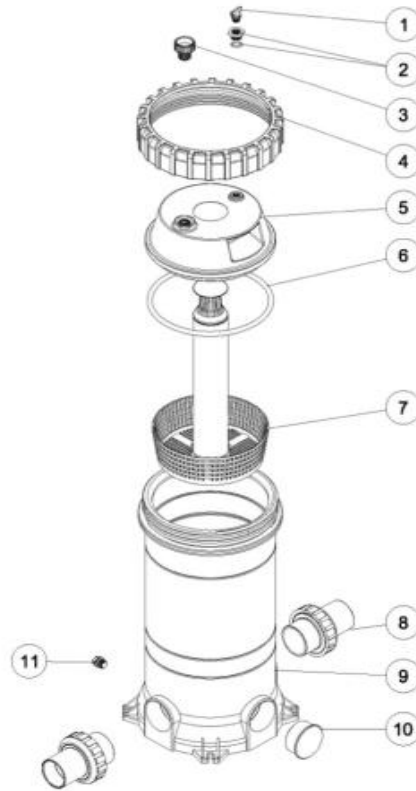

# SPARE PART

 **Emaux**  
*water technology*

FOLLOW US

POOL & SPA THAILAND

[WWW.POOLSPA.CO.TH](http://WWW.POOLSPA.CO.TH)

KEY NO.	POOLSPA CODES	PARTNO.	DESCRIPTIONS	PIECE(S) REQUIRED	RETAIL PRICE 2023
1	21070510060	89440309	Drain Plug with O-Ring	1	150.00
2	21070510065	89440313	Connector for Pressure Gauge/Stopper with O-Ring (Viton)	1	80.00
3	21070510070	E130306	Air Release Valve with O-Ring	1	280.00
4	20320510855	01021006	Ring Lock for Cartridge Filter	1	1,100.00
5	21070510075	01011020	Lid	1	1,650.00
6	21070510080	02080003	O-Ring for Lid	1	2,750.00
7	21070510085	89440301	CIL-50 Diffuser Assembly	1	1,980.00
7	21070510090	89440302	CIL-75 Diffuser Assembly	1	2,200.00
8	21070510095	89440311	1.5" Union	2	1,650.00
9	21070510100	89440303	CIL-50 Feeder Body	1	7,590.00
9	21070510105	89440304	CIL-75 Feeder Body	1	9,240.00
10	20320510940	01011015	Plug	1	150.00
11	21070510005	89440312	Air/Water Release Valve with O-Ring	1	150.00