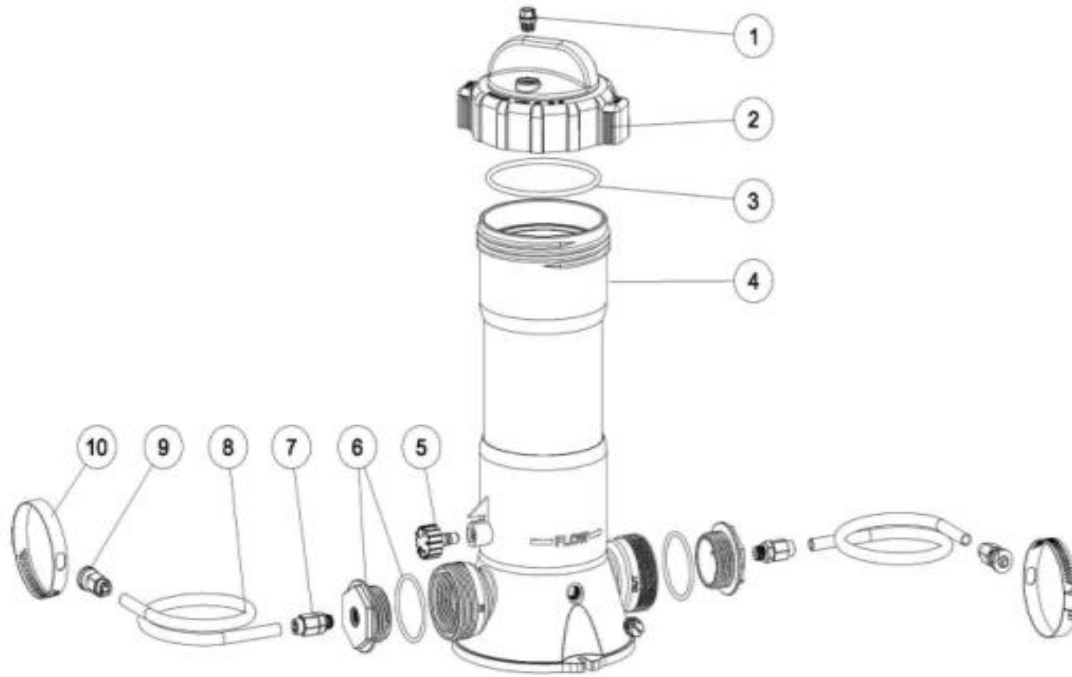

## CL SERIES REPLACEMENT PARTS

Parts of CL Series Models: CL01A/ CL02A

[Back to Table of Content](#)

KEY NO.	POOLSPA CODES	PART NO.	DESCRIPTIONS	PIECE (S) REQUIRED	RETAIL PRICE 2023
1	21070510005	89440312	Air/ Water Release Valve with O-Ring	2	150.00
2	21070510010	89440204	Lid with Nut	1	660.00
3	21040510050	02080008	O-Ring for Lid	1	880.00
4	21070510015	89440205	CL-01A Feeder Body	1	2,420.00
4	21070510020	89440206	CL-02A Feeder Body	1	3,630.00
5	21070510025	89440202	Dial control valve with O-ring	1	150.00
6	21070510035	89440203	Threaded Plug	2	280.00
7	21070510040	89440208	Hose Connector	2	150.00
8	21070510045	01093017	2.5m Hose (O.D.Φ10)	1	420.00
9	21070510050	89440207	Saddle Fitting Adaptor	2	280.00
10	21070510055	03018153	Hose Clamp	2	420.00