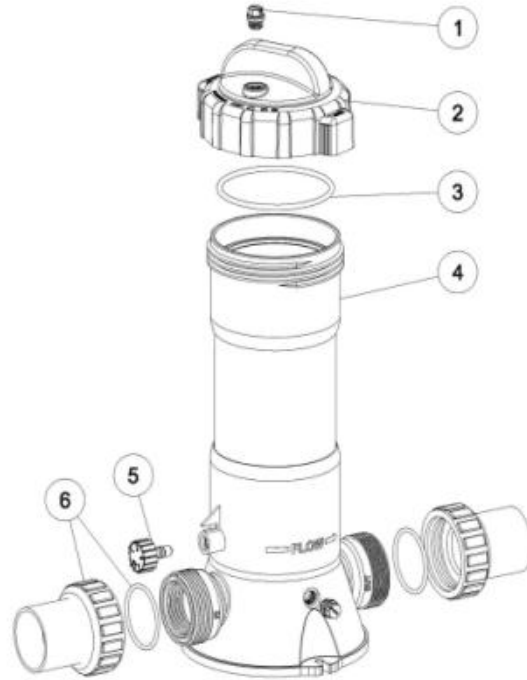

## CL SERIES REPLACEMENT PARTS

Parts of CL Series Models: CI01/ CI02

[Back to Table of Content](#)

KEY NO.	POOLSPA CODES	PARTNO.	DESCRIPTIONS	PIECE(S) REQUIRED	RETAIL PRICE 2023
1	21070510005	89440312	Air/ Water Release Valve with O-Ring	2	150.00
2	21070510010	89440204	Lid with Nut	1	660.00
3	21040510050	02080008	O-Ring for Lid	1	880.00
4	21070510015	89440205	CL-01A Feeder Body	1	2,420.00
4	21070510020	89440206	CL-02A Feeder Body	1	3,630.00
5	21070510025	89440202	Dial control valve with O-ring	1	150.00
6	21070510030	89440201	1.5" Union with Nut	2	660.00