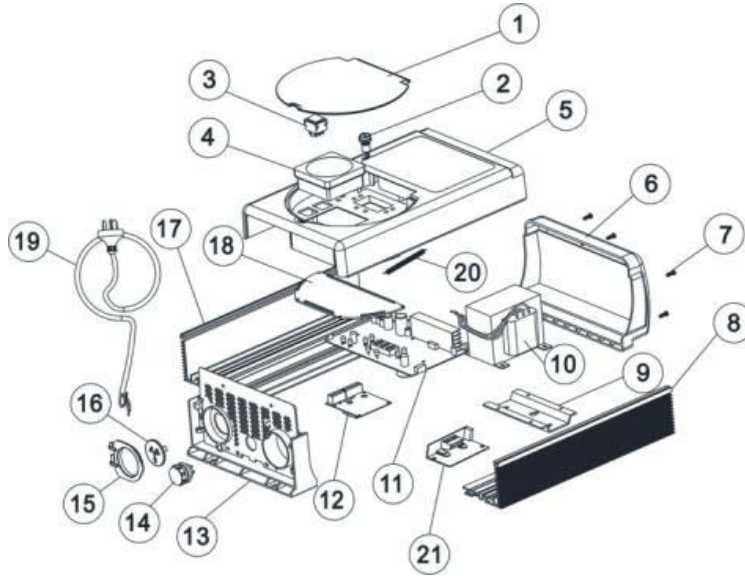

SPARE PART

 **Emaux**
water technology

FOLLOW US

POOL & SPA THAILAND

WWW.POOLSPA.CO.TH

SSC SERIES SALT CHLORINATOR REPLACEMENT PARTS

Parts of SSC Models: SSC 15 T SSC 25 T - Version 5.6

[Back to Table of Content](#)

KEY NO.	POOLSPA CODES	PARTNO.	DESCRIPTIONS	PIECE(S) REQUIRED	RETAIL PRICE 2023
*11	20920510070	EI30012	SSC 15 PCB Control Complete (Ver 5.6)	1	12,000.00
*11	20920510075	EI30013	SSC 25 PCB Control Complete (Ver 5.6)	1	12,900.00
12	20920510265	EI30042	EMC Board (without Light)(ver 2.0)	1	4,500.00
*21	20920510130	EI30046	SSC 15 Silicon controlled combination(ver 1.3) with connection cable	1	4,500.00
*21	20920510135	EI30047	SSC 25 Silicon controlled combination(ver 1.3) with connection cable	1	5,500.00

All 5.6 Version Serial number before

SAO-1910-W-271

SAO-1908-W-124

SAO-1907-W-xxx

SAO-1906-W-xxx

SAO-1905-W-xxx

etc.