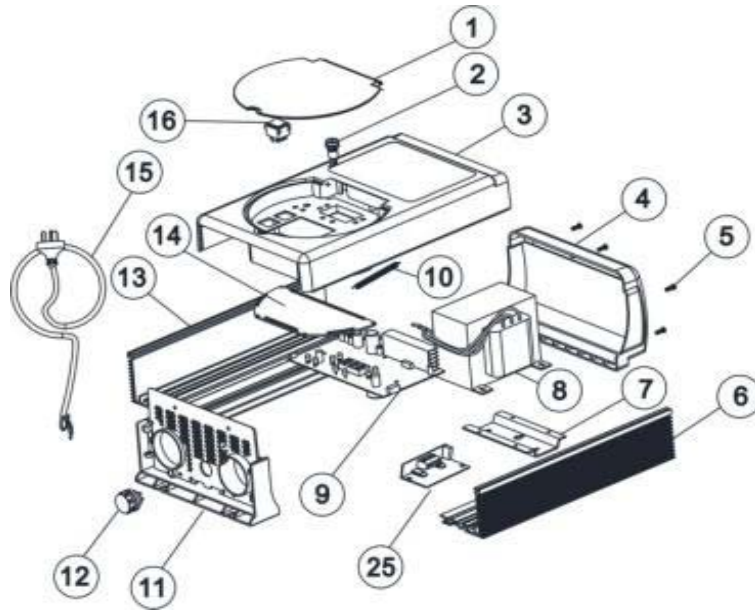

SPARE PART

Emaux
water technology

FOLLOW US

POOL & SPA THAILAND

WWW.POOLSPA.CO.TH

Parts of SSC Models: SSC 50E - Version 5.6

[Table of Content](#)

KEY NO.	POOLSPA CODES	PARTNO.	DESCRIPTIONS	PIECE(S) REQUIRED	RETAIL PRICE 2023
*9	20920510725	E130014	SSC 50 PCB Control Complete (Ver5.6)	1	14,900.00
17	20920510185	E130048	SSC 50 Silicon controlled combination (ver1.5) with connection cable	1	4,500.00
26	20920510585	E130009	Fuse carrier with fuse and cable for SSC 50 (Ver5.6 or before) - Cylindrical Type	1	770.00

All 5.6 Version Serial number before

- SAO-1910-W-271
- SAO-1908-W-124
- SAO-1907-W-xxx
- SAO-1906-W-xxx
- SAO-1905-W-xxx
- etc .