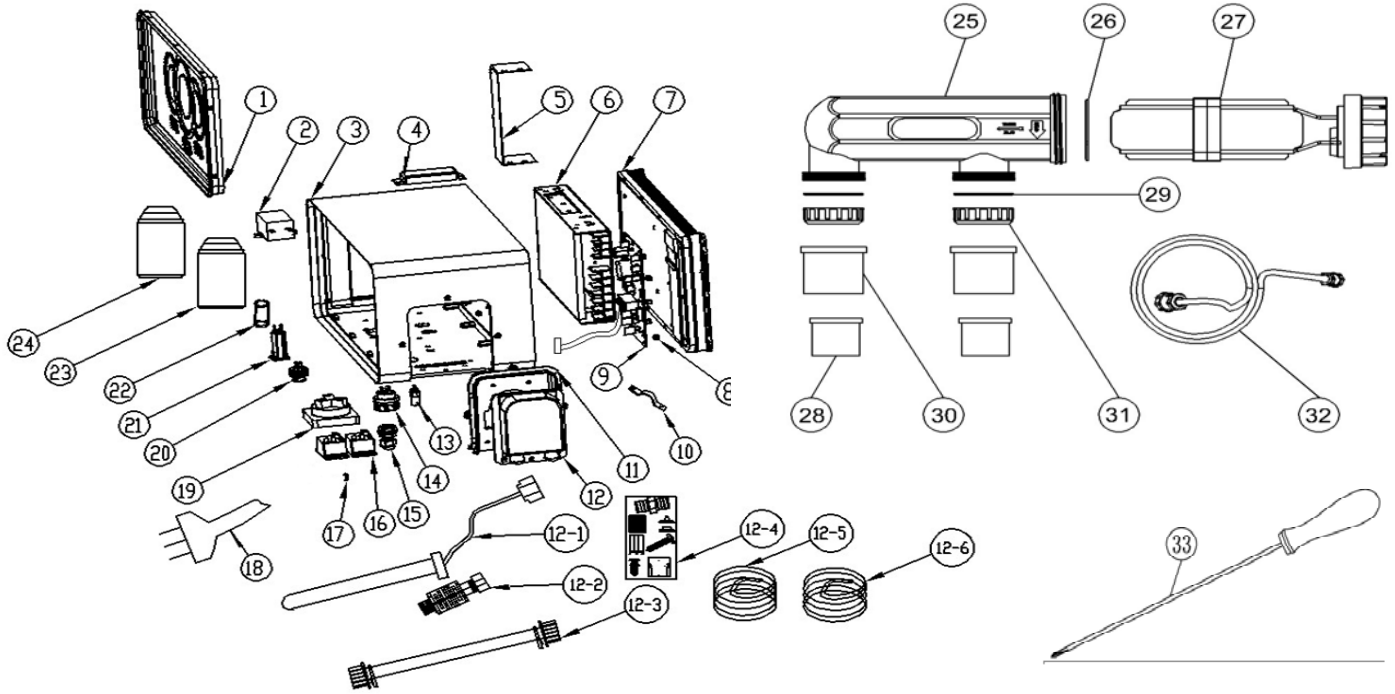

# SPARE PART

 **Emaux**  
*water technology*

FOLLOW US

POOL & SPA THAILAND

[WWW.POOLSPA.CO.TH](http://WWW.POOLSPA.CO.TH)

# SSC - ONE SALT CHLORINATOR REPLACEMENT PARTS

## Parts of SSC - One

[Back to Table of Content](#)

KEY NO.	POOLSPA CODES	PARTNO.	DESCRIPTIONS	PIECE(S) REQUIRED	RETAIL PRICE 2023
1	20920510295	E130018	SSC one Lid with Touch Panel	1	9,130.00
1	20920510300	112222741	Screw M2.5*10(for SSC one lid)	14	30.00
2	20920510305	106090003	Filter	1	1,090.00
2	20920510310	112222675	Screw M4*8(for filter)	2	30.00
3	20920510315	530185745	Casing	1	10,100.00
4	20920510320	530176754	Exhaust Cover for casing	1	300.00
4	20920510325	112222674	Screw M4*6(for Exhaust Cover)	2	30.00
5	20920510330	530176837	Exhaust Cover for SMPS	1	550.00
5	20920510325	112222674	Screw M4*6 (for Exhaust Cover)	4	40.00
6	20920510335	106326825	Switch Mode Power Supply(SMPS)	1	20,900.00
6	20920510340	112000040	Screw M4*12(for SMPS)	4	40.00
7	20920510345	530105745	Bottom Casing	1	6,500.00
7	20920510350	112000037	Screw M4*60B(for Bottom Casing)	2	60.00
7	20920510355	112232645	Screw M4*14(for Bottom Casing)	12	30.00
8	20920510360	178497	Nylon Column M3*5	6	30.00
9	20920510365	E130019	PCB with 4 pins cable (with thermal pad)	1	22,000.00
9	20920510370	112222742	Screw M3*10(for PCB)	6	30.00
10	20920510375	420180886	Cable Clip	1	40.00
10	20920510310	112222675	Screw M4*8(for Cable Clip)	2	30.00
11	20920510380	540005780	Bottom lid of dosing pump	1	400.00
11	20920510385	112000036	Screw M2.5*10(for Bottom lid of dosing pump)	6	30.00
12	20920510390	3168390001	Dosing Pump (with pH Probe and accessories 12-1 to 12-6)	1	19,900.00