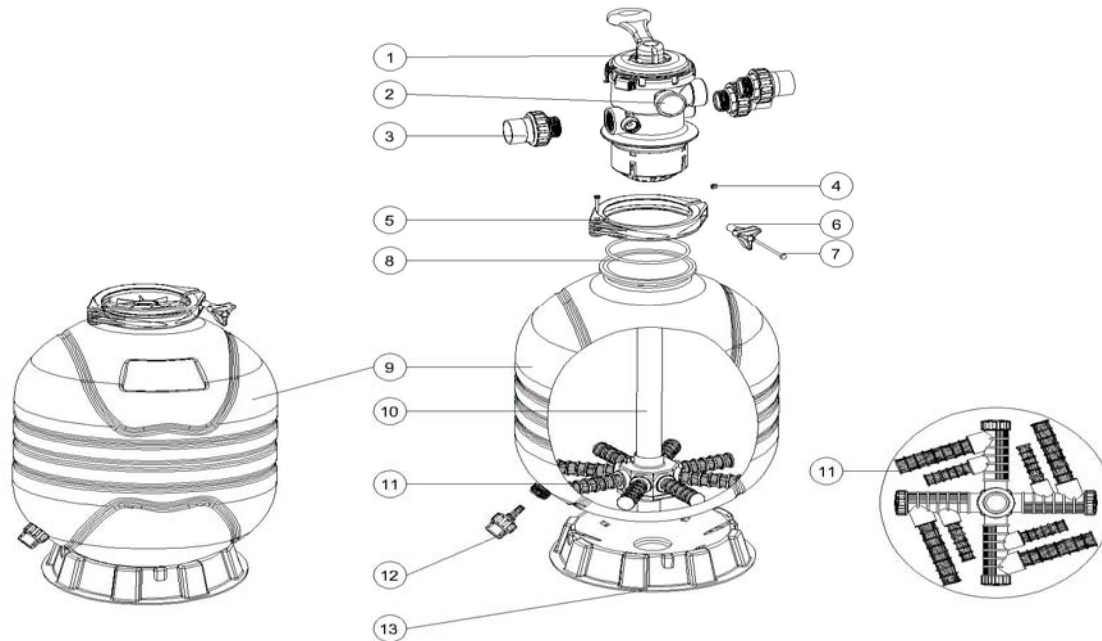

SPARE PART

 **Emaux**
water technology

FOLLOW US

POOL & SPA THAILAND

WWW.POOLSPA.CO.TH

MAX FLOW SERIES FILTER REPLACEMENT PARTS

Parts of MAX FLOW" SERIES Models: MFV17/ 20/ 24/ 27A/ 27 31A/ 31/ 35

[Back to Table of Content](#)

KEY NO.	POOLSPA CODES	PARTNO.	DESCRIPTIONS	PIECE(S) REQUIRED	RETAIL PRICE 2023
1		88281505	6 Way 1.5" Top Mount Valve (Valve Only) (Black)	1	Refer to price list
1		88281506	6 Way 2" Top Mount Valve (Valve Only) - Clamp Type (Black)	1	Refer to price list
2	20320511020	06011029	Maximum 40PSI Indication, Stainless Steel Casing	1	990.00
2	20320510010	01111048	Connector for Pressure Gauge/Stopper	1	50.00
3	20651610025	89280102B	1.5" union set (Black) with O-ring	3	550.00
3	20651610035	89280102W	1.5" union set (White) with O-ring	3	550.00
3	20651610030	89280103	2.0" Union (Black/ White Colour)	3	590.00
3	20651610040	89280103W	2" union set (White) with O-ring	3	590.00
4	20320510015	03021035	M6 Nut	1	150.00
5	20320510020	89012512	Clamp Kit	1	1,430.00
6	20320510025	01111101	Star-Shaped Nut	1	150.00
7	20320510030	112000017	M6x110mm Screws	1	280.00
8	20320510035	02010007	O-Ring	1	280.00
9	20320510040	89012501	Filter Tank for MFV17	1	-
9	20320510045	89012502	Filter Tank for MFV20	1	-
9	20320510050	89012503	Filter Tank for MFV24	1	-
9	20320510055	89012504	Filter Tank for MFV27/ MFV27A	1	-
9	20320510060	89012505	Filter Tank for MFV31/ MFV31A	1	-
9	20320510065	89012506	Filter Tank for MFV35	1	-
10	20320510070	89012507	Lateral Assembly with Center Pipe for MFV17	1	690.00
10	20320510075	89012508	Lateral Assembly with Center Pipe for MFV20	1	840.00
10	20320510080	89012509	Lateral Assembly with Center Pipe for MFV24	1	840.00
10	20320510085	89012510	Lateral Assembly with Center Pipe for MFV27A	1	990.00
10	20320510090	89012513	Lateral Assembly with Center Pipe for MFV27	1	1,710.00
10	20320510095	89012511	Lateral Assembly with Center Pipe for MFV31A	1	1,100.00