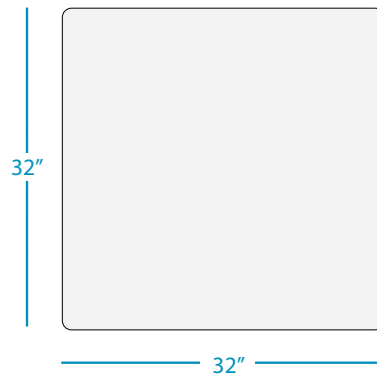

### SPECIFICATIONS

DESIGNED FOR USE IN UP TO 10" OF WATER

WEIGHT EMPTY: 35 LBS | WEIGHT FULL: 333 LBS