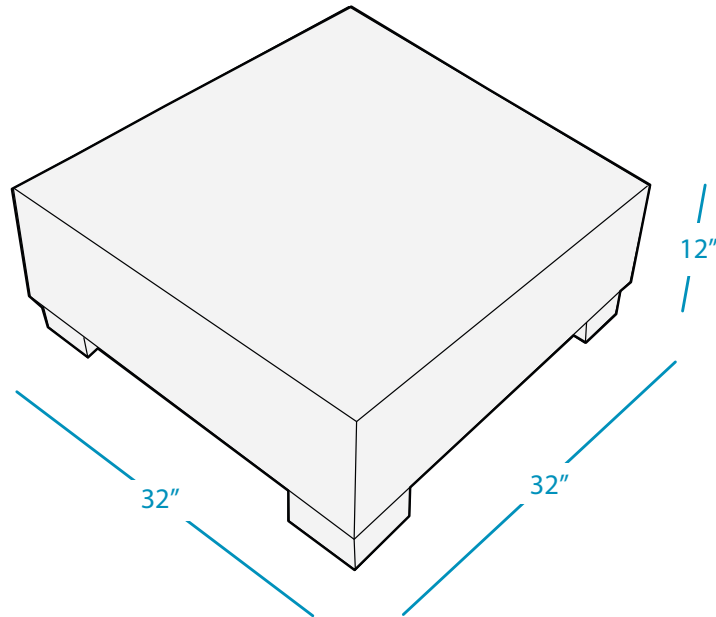

### SPECIFICATIONS

DESIGNED FOR USE IN UP TO 10" OF WATER

WEIGHT EMPTY: 35 LBS | WEIGHT FULL: 333 LBS

### FEATURES

- Designed for up to 10 inches of water
- Perfect for residential or commercial use
- Built to withstand the sun, weather, and chemicals of any pool or outdoor environment
- Compatible with all pool types, including vinyl
- Crafted of a high-quality, UV16 rated resin, color stabilized for up to 16,000 hours of direct sunlight
- Easy application via threaded plug system
- Large, flat surface maximizes personal storage space