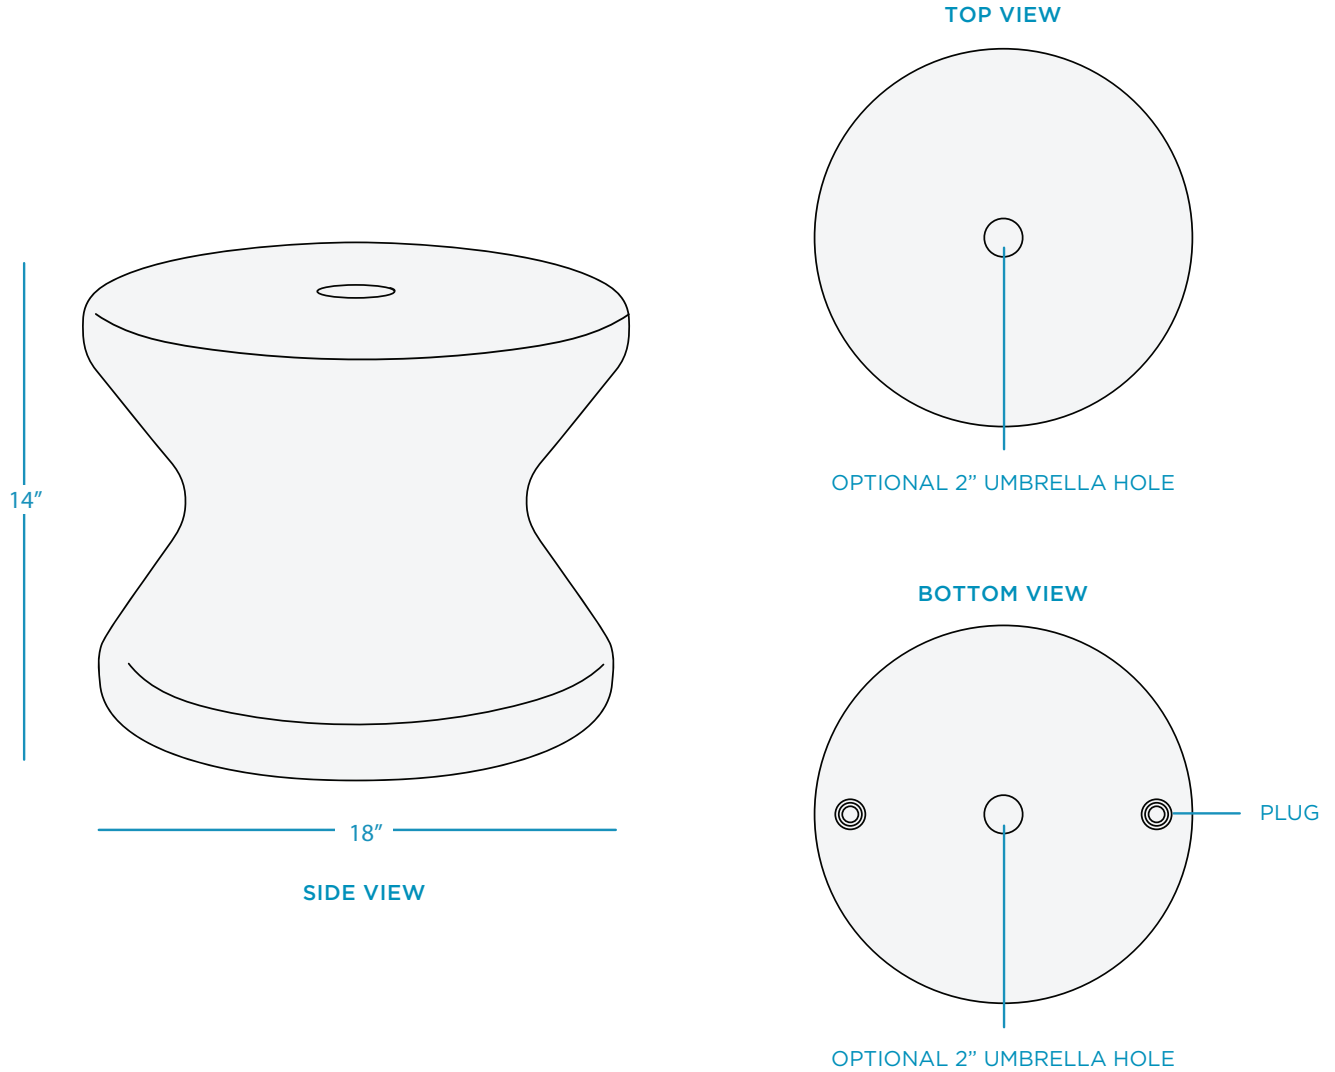

## 14" SIDE TABLE

### SPECIFICATIONS

DESIGNED FOR USE IN UP TO 10" OF WATER

WEIGHT EMPTY: 12 LBS | WEIGHT FULL: 78 LBS

### FEATURES

- Designed for up to 10 inches of water
- Perfect for residential or commercial use
- Built to withstand the sun, weather, and chemicals of any pool or outdoor environment
- Compatible with all pool types, including vinyl
- Crafted of a high-quality, UV16 rated resin, color stabilized for up to 16,000 hours of direct sunlight
- Easy application via threaded plug system
- Features optional built-in umbrella hole for up to a 2-inch pole