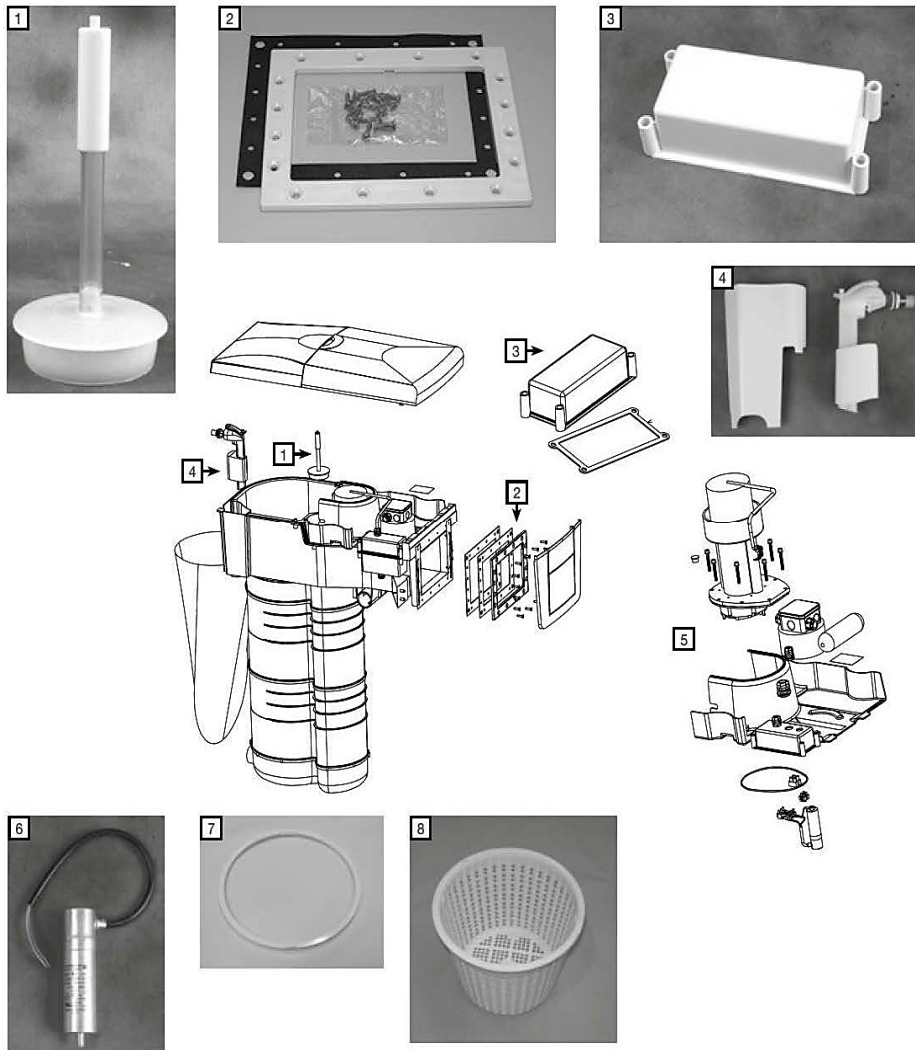

2022
/2565

SPARE PART

PROCOPI
Pool & Spa Equipment

FOLLOW US

POOL & SPA THAILAND

WWW.POOLSPA.CO.TH

Parts of Model SOLIFLOW FILTRATION SYSTEM REPLACEMENT PARTS

KEY NO.	POOLSPA CODES	PART NO.	DESCRIPTIONS	RETAIL PRICE 2022
1	20221640005	8491160	Soliflow clogging indicator	5,700.00
2	20221640010	8491260	Soliflow mouth flange, gasket & screws	4,600.00
3	20221640015	8491360	Soliflow winterizing cover + gasket	3,450.00
4	20221640020	8491460	Soliflow level regulator mechanism	5,700.00
5a	20221640025	8494160	Soliflow 50 Hz retrofit kit, pre 2007*	45,900.00
5b	20221640030	8494660	Soliflow 60 Hz retrofit kit, pre 2007*	
6a	20221640035	8494201	Soliflow pump capacitor VZ6 50Hz 8mF	3,450.00
6b	20221640040	8494101	Soliflow pump capacitor VZ6 60Hz 6mF*	4,100.00
7	20221640045	8493102	Soliflow flow back	690.00
8	20221640050	8493460	Soliflow filter basket	2,300.00
-	20221640055	8492413	Soliflow cartridge gasket#	2,300.00
-	20221640060	8494560	Autonomous filtration pump, 50Hz	56,350.00
	20221640065	8463100	Set of 5 spare filter bags	6,090.00
	20221640070	8493410	Soliflow cartridge	7,600.00