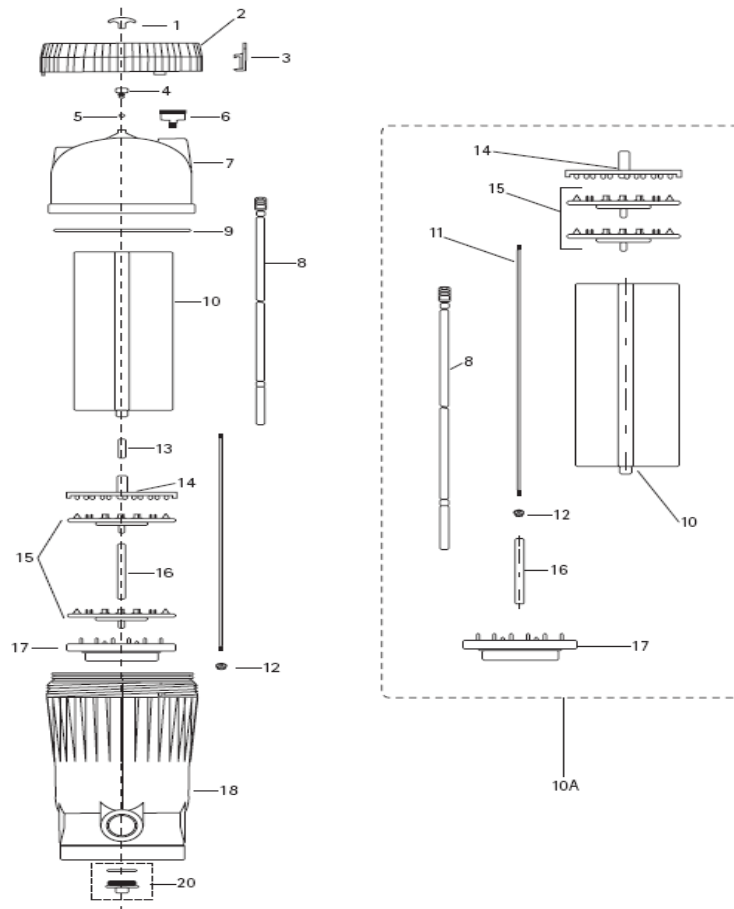

"JACUZZI" - AVALANCHE D.E. FILTERS

Parts of Model "JACUZZI" - AVALANCHE D.E. FILTERS

KEY NO.	POOLSPA CODES	PART NO.	DESCRIPTIONS	RETAIL PRICE 2022
1	20321000005	42-3614-02-R	Handle	800.00
2	20321000010	42-3671-02-R	Ring-Lok	14,300.00
3	20321000015	42-3677-06-R	Locking Tab	500.00
	20321000020	42-3677-06-R10	Locking Tab (10/bag)	750.00
4	20321000025	14-4282-05-R	Air Bleed Knob w/O-ring Boot	600.00
6	20321000030	9193-4182-R	Pressure Gauge	2,100.00
7	20321000035	42-2852-05-R	Cover AV40	12,420.00
	20321000040	42-2998-00-R	Cover AV60	10,500.00
	20321000045	42-3610-00-R	Cover AV80	15,700.00
	20321000050	42-3611-01-R	Cover AV100	19,500.00
8	20321000055	23-4836-05-R2	Lifting Strap AV40	3,700.00
	20321000060	23-4835-06-R2	Lifting Strap AV60	3,700.00
	20321000065	23-4834-07-R2	Lifting Strap AV80	4,100.00
9	20321000070	23-4953-02-R2	Lifting Strap AV100	4,100.00
10	20321000075	47-0380-47-R	O-ring	3,700.00
	20421000090	42-3570-04-R	AV40 Grid 7 x 12" (2 Req.)	
	20421000085	42-3569-07-R	AV40 Grid 8 1/2" x 12" (4 Req.)	
	20421000015	42-2125-14-R	AV60 Grid 7" x 18" (2 Req.)	
	20421000010	42-2123-16-R	AV60 Grid 8 1/2" x 18" (4 Req.)	
	20421000030	42-2952-04-R	AV80 Grid 7" x 24" (2 Req.)	
	20421000025	42-2951-05-R	AV80 Grid 8 1/2" x 24" L (4 Req.)	
	20421000120	42-2955-01-R	AV100 Grid 7" x 30" L (2 Req.)	
	20421000115	42-2954-02-R	AV100 Grid 8 1/2" x 30" L (4 Req.)	
10A	20321000120	42-3741-08-R	AV40 Grid Assembly	
	20321000125	42-3742-07-R	AV60 Grid Assembly	
	20321000130	42-3743-06-R	AV80 Grid Assembly	
	20321000135	42-3744-05-R	AV100 Grid Assembly	
11	20321000140	14-4387-09-R	Wiper Tie Rod AV40	3,050.00
	20321000145	14-4388-08-R	Wiper Tie Rod AV60	3,200.00