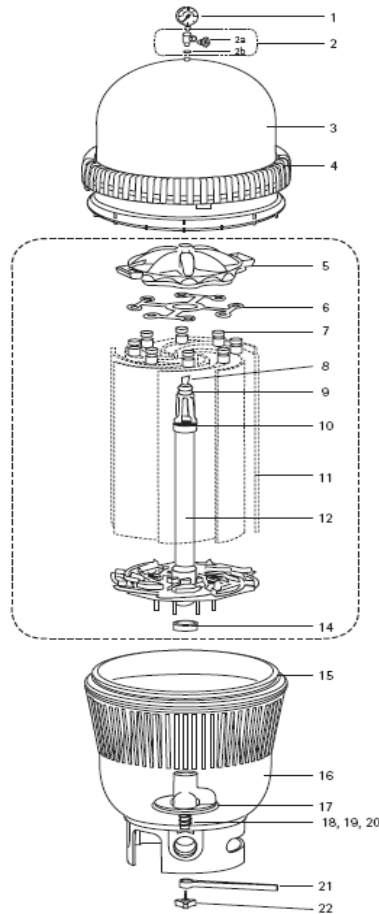

"JACUZZI" - EARTHWORKS (EW) D.E. FILTERS

Parts of Mode 1 "JACUZZI" - EARTHWORKS (EW) D.E. FILTERS

KEY NO.	POOLSPA CODES	PART NO.	DESCRIPTIONS	RETAIL PRICE 2022
1	20321000230	9193-4158-R	Pressure Gauge 0-60 PSI	1,450.00
	20321000235	42-2972-00-K	Tee Air Bleed Assembly	2,400.00
2a	20711000120	39-2547-01-R	Air Bleed Valve Knob w/O-Ring	300.00
	20711000125	39-2547-01-R50	Air Bleed Valve Knob w/O-Ring (50/bag)	
2b	20711000130	47-0112-00-R	O-Ring 1/2 x 1 1/16 x 3/32" B-N	1,500.00
3	20321000255	42-2930-01-R	EW36/75 Filter Top 40 sq.ft.	37,720.00
	20321000260	42-2931-00-R	EW48/100 Filter Top 50 sq.ft.	43,000.00
	20321000265	42-2932-09-R	EW60/125 Filter Top 60 sq.ft.	52,100.00
	20321000270	42-2933-08-R	EW72/150 Filter Top 70 sq.ft.	57,300.00
4	20321000275	42-2935-14-R	EW Filter Nut	22,100.00
5	20321000280	42-2969-07-R	Manifold Assembly	26,000.00
6	20321000285	85-5401-00-R	Grid Guide	650.00
7	20321000290	14-3804-00-R8	Rubber Collar Sleeves (8 per unit) - Grid Gaskets	1,200.00
8	20321000295	42-3515-25-R	Air Bleed Bag	600.00
9	20321000300	47-0022-09-R	O-Ring 1 x 1 1/8 x 1/16 B-N	300.00
10	20321000305	47-0228-68-R	O-Ring 2 1/4 x 2 1/2 x 1/8 B-N	500.00
11	20321000310	42-2970-03-R	EW 36 Curved Grid Element, 18" H (46 cm) (8 per unit)	
	20321000315	42-2970-05-R	EW 48 Curved Grid Element, 24" H (61 cm) (8 per unit)	
	20321000320	42-2970-07-R	EW 60 Curved Grid Element, 30" H (76 cm) (8 per unit)	
	20321000325	42-2970-09-R	EW 72 Curved Grid Element, 36" H (91 cm) (8 per unit)	
12	20321000330	42-2970-01-R	EW36 Standpipe Assembly	8,300.00
	20321000335	42-2970-10-R	EW48 Standpipe Assembly	8,600.00
	20321000340	42-2970-11-R	EW60 Standpipe Assembly	8,900.00
	20321000345	42-2970-12-R	EW72 Standpipe Assembly	9,550.00
13	20421000065	42-3597-10-K	EW36 Standpipe/Manifold/Grid Assembly	53,400.00
	20421000070	42-3597-15-K	EW48 Standpipe/Manifold/Grid Assembly	61,200.00
	20421000075	42-3597-20-K	EW60 Standpipe/Manifold/Grid Assembly	69,050.00
	20421000080	42-3597-25-K	EW72 Standpipe/Manifold/Grid Assembly	79,500.00
14	20321000370	14-4308-05-R	Foam Washer 2.30 x 3.00 x 0.75 TH	800.00