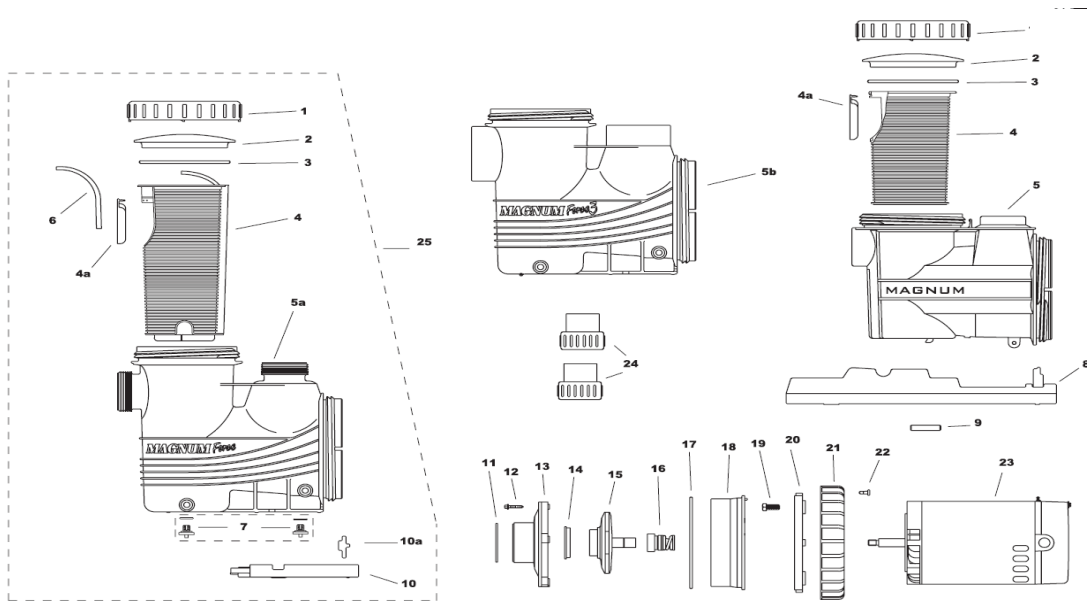

"JACUZZI" - MAGNUM FORCE PUMPS (1-3 HP.)

Parts of Mode I "JACUZZI" - MAGNUM FORCE PUMPS (1-3 HP.)

KEY NO.	POOLSPA CODES	PART NO.	DESCRIPTIONS	RETAIL PRICE 2022
1	20711000005	42-2828-06-R	Strainer RingLok	2,000.00
2	20711000010	39-2579-02-R	Strainer cover	2,400.00
3	20711000015	47-0358-03-R	Strainer O-ring - Units after 07/89	2,000.00
4	20711000020	16-1086-06-R	Strainer basket	2,150.00
5a	20711000025	03-0906-02-R	Magnum Force Body	12,800.00
11	20711000030	47-0232-54-R	Square ring gasket	350.00
13	20711000035	06-0010-02-R	Diffusers - 1 HP, 1.5 HP, 2 HP	2,400.00
13	20711000135	06-0165-05-R	Diffusers - 3 HP	2,900.00
14	20711000045	10-1462-07-R	Seal ring 1/2 - 3 HP	800.00
	20711000050	10-1463-14-R	Seal ring 4 and 5 HP	1,000.00
	20711000055	05-0382-03-R	Impellers - 1 HP (After 12/01/2004)	2,900.00
15	20711000060	05-0383-02-R	Impellers - 1.5 HP (After 12/01/2004)	2,900.00
15	20711000065	05-0384-01-R	Impellers - 2 HP (After 12/01/2004)	2,900.00
15	20711000070	05-3820-07-R	Impellers - 3 HP	2,800.00
16	20711000075	10-1390-20-R	Shaft seal	2,500.00
17	20711000080	47-0364-47-R	O-ring 6 3/4 x 7 1/8"	920.00
18	20711000085	02-1392-02-R	Seal Housing - 1 HP, 1.5 HP, 2 HP, 3 HP	5,300.00
20	20711000090	02-1368-02-R	Motor housing bracket	3,900.00
21	20711000095	42-2886-05-R	Pump RingLok w/ratchet	4,200.00
22	20711000100	42-2867-08-R	Mounting RingLok ratchet	500.00
24	20711000105	31-1501-09-R2	2UN half kit (incl. 2 ea)	2,400.00
10	20711000110	12-1126-03-R	Pump base for Magnum Force	1,500.00
10a	20711000115	12-1124-05-R	Motor support for Magnum Force	600.00